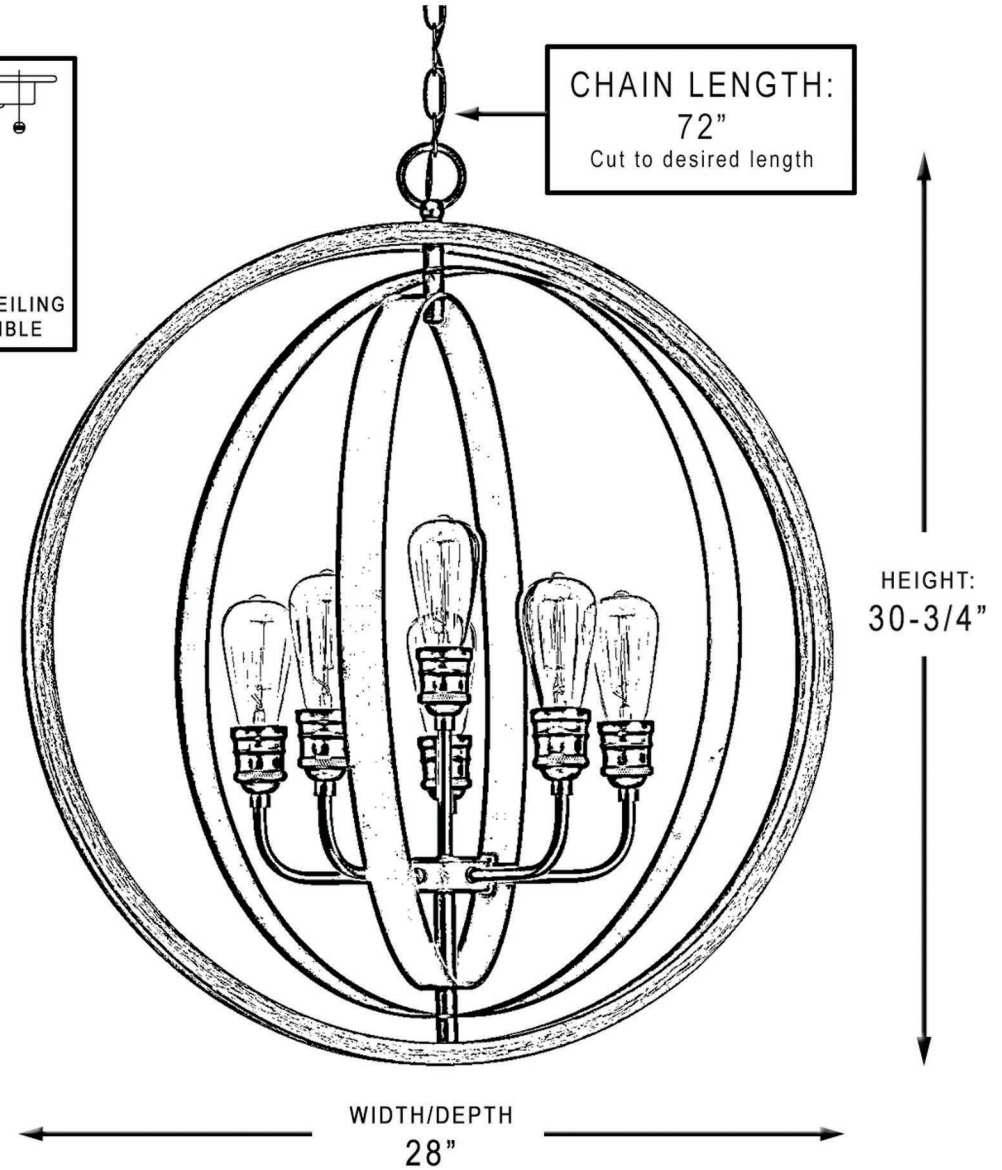

urban ambiance

UHP2210

INTERIOR CHANDELIER

Collection	Anchorage
Finish	Charcoal
Shade	None
Bulb Type	A19 Medium Base
Bulb Wattage	60W
Number of Bulbs	6
Bulbs Included	NO
Certification	ETL Listed
Rated For	Dry Locations
Weight	19.62 Pounds
Chain Length	6 Feet
Extension Rods	N/A
Material Construction	Steel