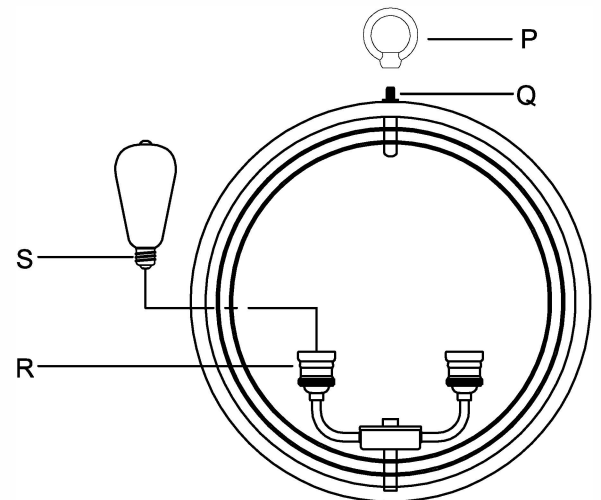

WARNING - If any Special Control Devices are used with this Fixture, Follow the Instructions Carefully to assure full compliance with N.E.C. requirements. If there are any questions, contact a Qualified Electrical Contractor.
WARNING - This product contains chemicals known to the State of California to cause cancer, birth defects and /or other reproductive harm. Thoroughly wash hands after installing, handling, cleaning, or otherwise touching this product.
CAUTION - All glass is fragile, use care when handling Glass component(s) and or Lamp(s).

ASSEMBLY STEPS:
PASOS PARA ENSAMBLAR:
MODE D'ASSEMBLAGE:

1. D,E → A
2. H,J,L → D
3. K,M → L
4. F → G 
5. B,A → C
6. N → L,P 
7. P → Q
8. S → R

ADJUST THE RINGS:

UHP2214, UHP2215

UHP2212, UHP2213

UHP2210, UHP2211