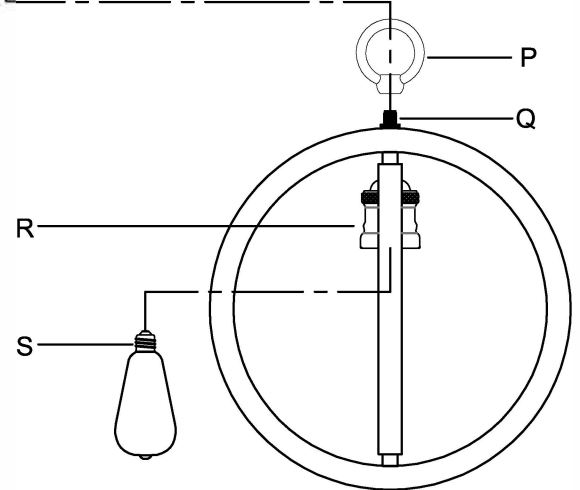

WARNING - If any Special Control Devices are used with this Fixture, Follow the Instructions Carefully to assure full compliance with N.E.C. requirements. If there are any questions, contact a Qualified Electrical Contractor.
WARNING - This product contains chemicals known to the State of California to cause cancer, birth defects and /or other reproductive harm. Thoroughly wash hands after installing, handling, cleaning, or otherwise touching this product.
CAUTION - All glass is fragile, use care when handling Glass component(s) and or Lamp(s).

ASSEMBLY STEPS:
PASOS PARA ENSAMBLAR:
MODE D'ASSEMBLAGE:

1. D,E → A
2. H,J,L → D
3. K,M → L
4. F → G 
5. B,A → C
6. N → L,P 
7. P → Q
8. S → R

ADJUST THE RINGS:

UHP2214, UHP2215

UHP2212, UHP2213

UHP2210, UHP2211