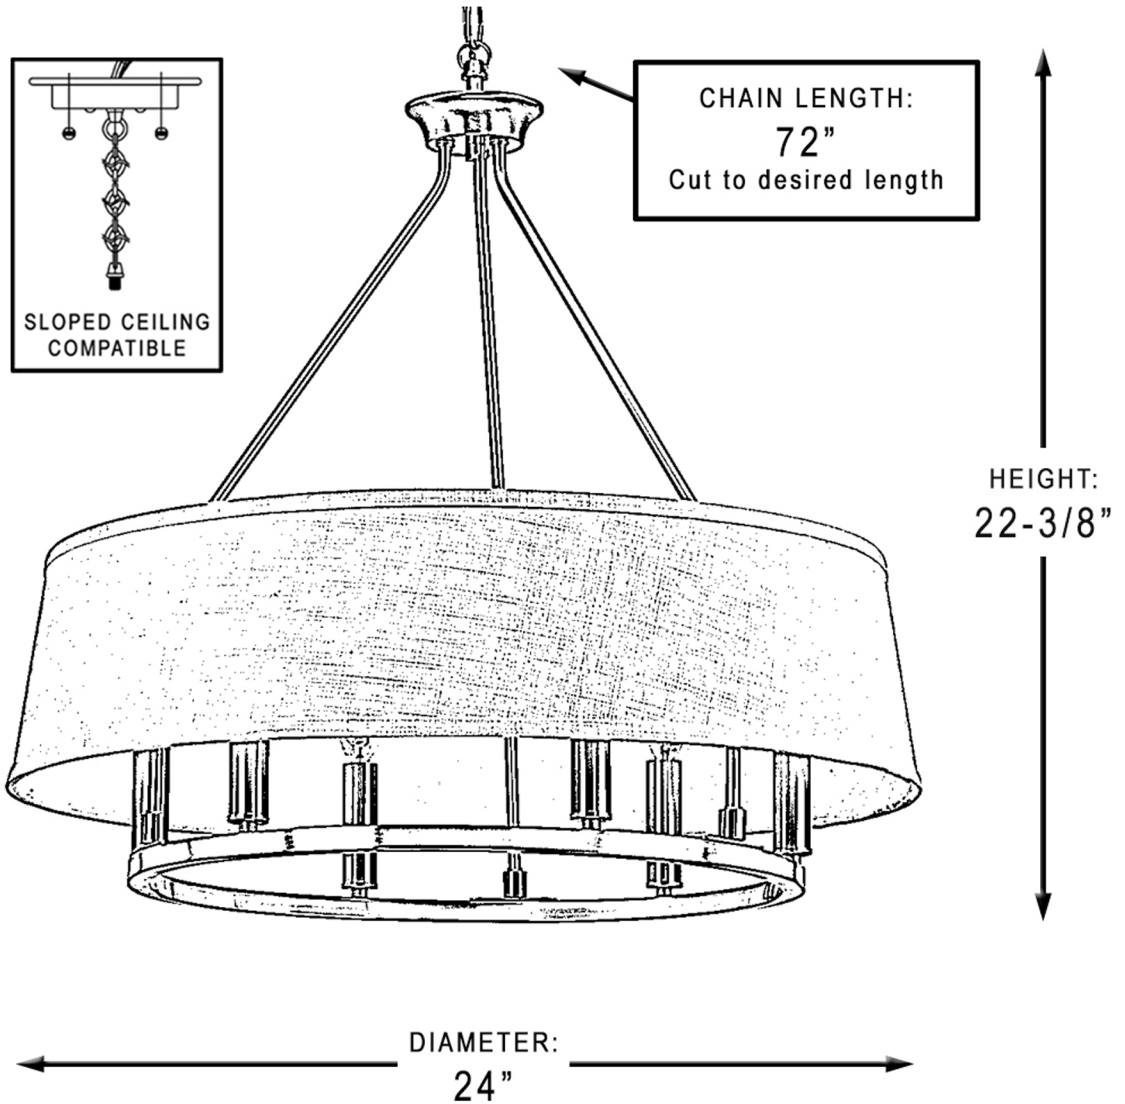

urban ambiance

UHP2183

INTERIOR CHANDELIER

Collection	Marsala
Finish	Olde Bronze
Shade	White Linen
Bulb Type	Candelabra Base
Bulb Wattage	60 W
Number of Bulbs	6
Bulbs Included	No
Certification	UL-CUL
Rated For	Dry Locations
Weight	15.84 LBS
Chain Length	72 in
Extension Rods	0
Material Construction	Steel