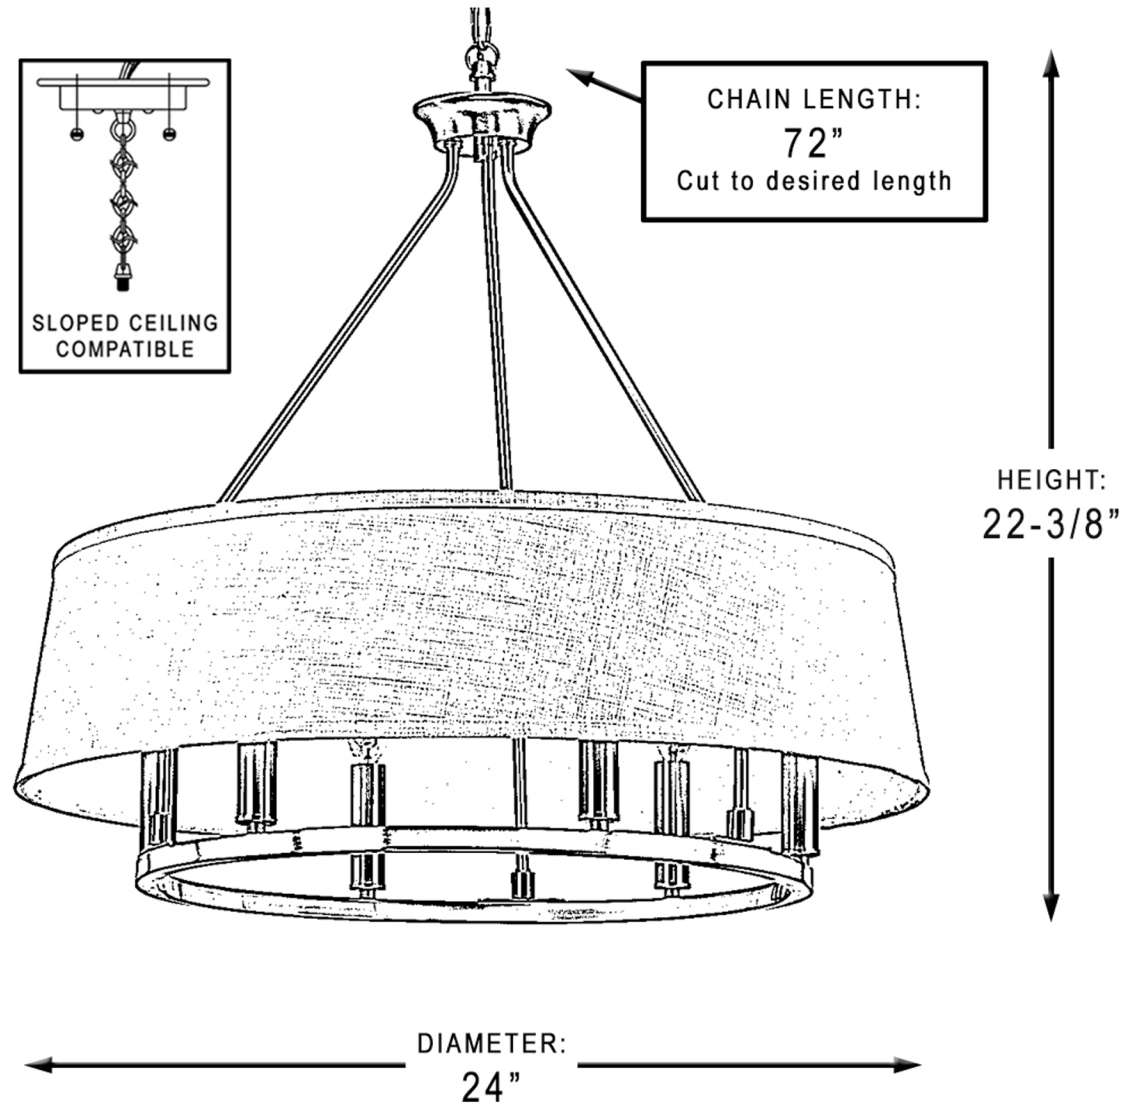

urban ambiance

UHP2182

INTERIOR CHANDELIER

Collection	Marsala
Finish	Brushed Nickel
Shade	White Linen
Bulb Type	Candelabra Base
Bulb Wattage	60 W
Number of Bulbs	6
Bulbs Included	No
Certification	UL-CUL
Rated For	Dry Locations
Weight	15.84 LBS
Chain Length	72 in
Extension Rods	0
Material Construction	Steel