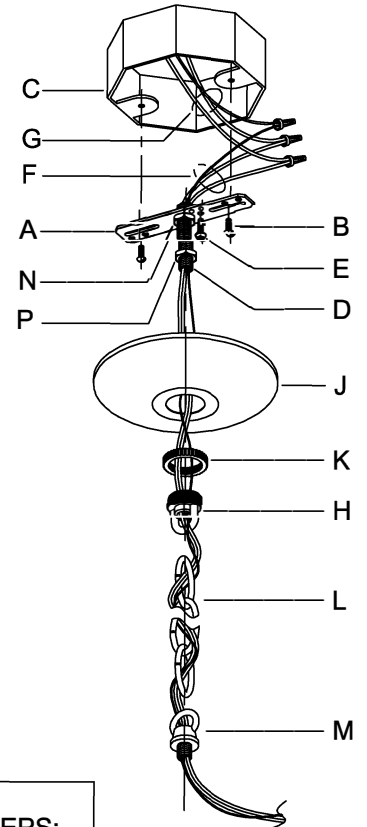

CAUTION - All glass is fragile, use care when handling Glass component(s) and or Lamp(s).

CANOPY MOUNTING & WIRE CONNECTION ASSEMBLY STEPS:

ADJUST HEIGHT WITH "D"
 N → A (TO LOCK)
 AJUSTA LA ALTURA CON "D"
 N → A (APRETAR)
 RÉGLEZ LA HAUTEUR AVEC "D"
 N → A (À VERROUILLER)

1. D,E → A
2. B,A → C
3. N,P,H → D
4. P → H (TO LOCK) (APRETAR) (À VERROUILLER)
5. F → M
6. M → Q
7. L → M
8. J,K → L
9. L → H
10. F → L,K,J,H,D
11. F → G
12. J,K → H

FIXTURE ASSEMBLY STEPS:

1. V → U
2. S,T → R
2. Y,X → W