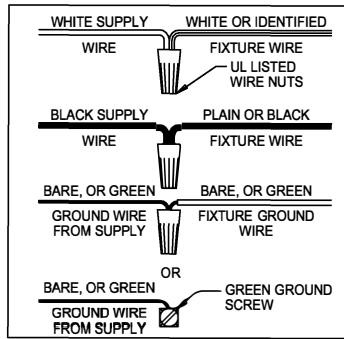

WARNING - If any Special Control Devices are used with this Fixture, Follow the Instructions Carefully to assure full compliance with N.E.C. requirements. If there are any questions, contact a Qualified Electrical Contractor.

CAUTION - All glass is fragile, use care when handling Glass component(s) and or Lamp(s).

CANOPY MOUNTING & WIRE CONNECTION ASSEMBLY STEPS:

ADJUST HEIGHT WITH "D"
 N → A (TO LOCK)
 AJUSTA LA ALTURA CON "D"
 N → A (APRETAR)
 RÉGLEZ LA HAUTEUR AVEC "D"
 N → A (À VERROUILLER)