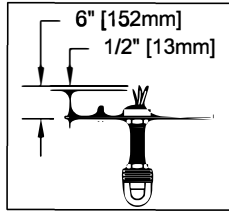

CAUTION - All glass is fragile, use care when handling Glass component(s) and or Lamp(s).

CANOPY MOUNTING & WIRE CONNECTION ASSEMBLY STEPS:

ADJUST HEIGHT WITH "D"
 N → A (TO LOCK)
 AJUSTA LA ALTURA CON "D"
 N → A (APRETAR)
 RÉGLEZ LA HAUTEUR AVEC "D"
 N → A (À VERROUILLER)