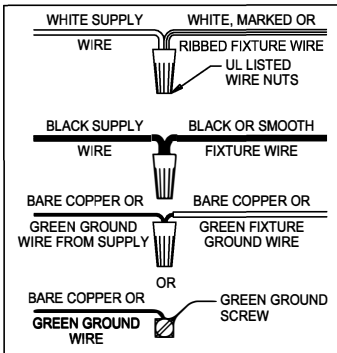

WARNING - If any Special Control Devices are used with this Fixture, Follow the Instructions Carefully to assure full compliance with N.E.C. requirements. If there are any questions, contact a Qualified Electrical Contractor.

CANOPY MOUNTING & WIRE CONNECTION ASSEMBLY STEPS:

Attach (N), (P) to achieve overall desired length.
 Una (N), (P) para lograr la longitud deseada.
 Joignez (N), (P) pour obtenir la longueur voulue.

1. D,E → A
2. R → D
3. B,A → C
4. F → P,N,M
5. N → Q
6. M → N
7. L → M,K
8. F → L,K,H
9. F → G
10. H,J → D

FIXTURE ASSEMBLY STEPS:

1. V,U → T
2. W,X → S
3. Y → S

B, C, G & Y
 (NOT FURNISHED)
 (NO INCLUIDA)
 (NON FOURNIE)