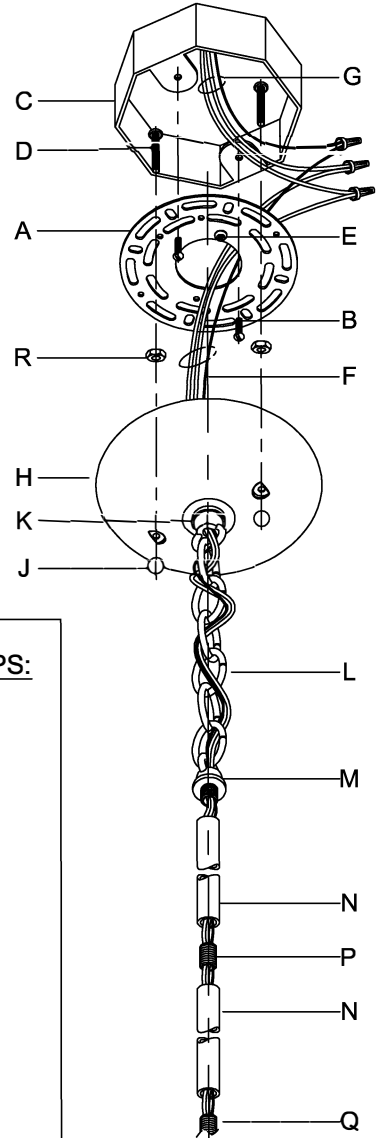

WARNING - If any Special Control Devices are used with this Fixture, Follow the Instructions Carefully to assure full compliance with N.E.C. requirements. If there are any questions, contact a Qualified Electrical Contractor.

CANOPY MOUNTING & WIRE CONNECTION ASSEMBLY STEPS:

Attach (N), (P) to achieve overall desired length.
 Una (N), (P) para lograr la longitud deseada.
 Joignez (N), (P) pour obtenir la longueur voulue.

1. D,E → A
2. R → D
3. B,A → C
4. F → P,N,M
5. N → Q
6. M → N
7. L → M,K
8. F → L,K,H
9. F → G
10. H,J → D

FIXTURE ASSEMBLY STEPS:

1. V,U → T
2. W,X → S
3. Y → S

B, C, G & Y
 (NOT FURNISHED)
 (NO INCLUIDA)
 (NON FOURNIE)