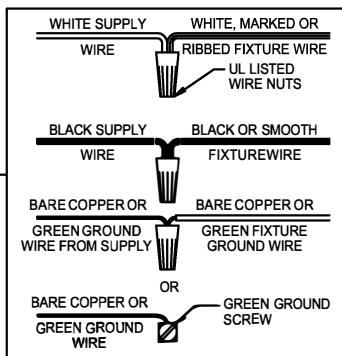

WARNING - If any Special Control Devices are used with this Fixture, Follow the Instructions Carefully to assure full compliance with N.E.C. requirements. If there are any questions, contact a Qualified Electrical Contractor.

CAUTION - All glass is fragile, use care when handling Glass component(s) and or Lamp(s).

ASSEMBLY STEPS:
PASOS PARA ENSAMBLAR:
MODE D'ASSEMBLAGE:

1. A → S
2. Ø5/8" → [Screw]
3. S ← A
4. Ø5/8" → [Drill Bit]
5. D,E → A
6. K → D
7. B,A → C
8. Q → S
9. F → G
10. J,H → D
11. N → M
12. P → L