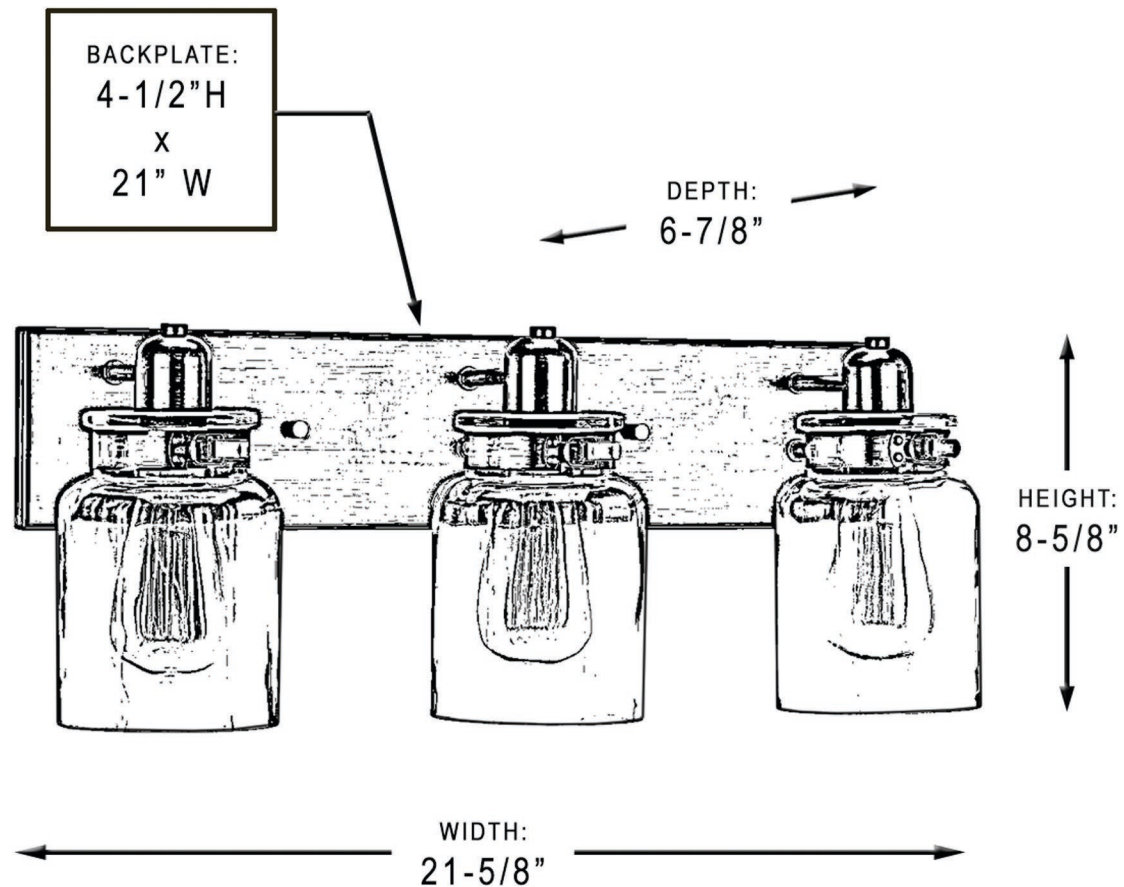

urban ambiance

UHP2143

INTERIOR BATHROOM FIXTURE

Collection	Bridgeport
Finish	Olde Bronze
Shade	Clear
Bulb Type	E26 Medium Base
Bulb Wattage	100W
Number of Bulbs	3
Bulbs Included	NO
Certification	UL
Rated For	Damp Locations
Weight	8.16 Pounds
Chain Length	N/A
Extension Rods	N/A
Material Construction	Steel