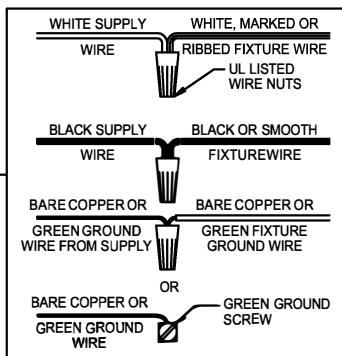

WARNING - If any Special Control Devices are used with this Fixture, Follow the Instructions Carefully to assure full compliance with N.E.C. requirements. If there are any questions, contact a Qualified Electrical Contractor.

CAUTION - All glass is fragile, use care when handling Glass component(s) and or Lamp(s).

ASSEMBLY STEPS:
PASOS PARA ENSAMBLAR:
MODE D'ASSEMBLAGE:

1. A → S
2. Ø5/8" → [Screw]
3. S → A
4. Ø5/8" → [Drill Bit]
5. D,E → A
6. K → D
7. B,A → C
8. Q → S
9. F → G
10. J,H → D
11. N → M
12. P → L