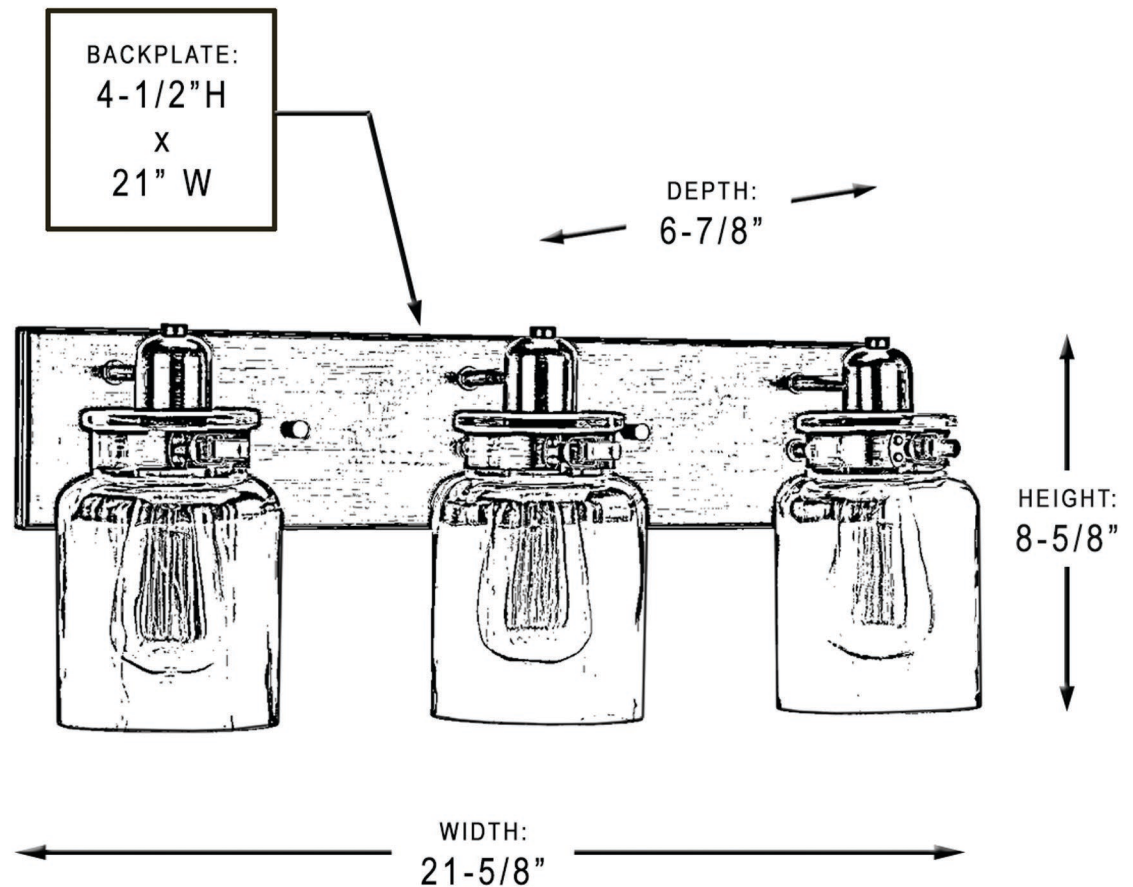

urban ambiance

UHP2142

INTERIOR BATHROOM FIXTURE

Collection	Bridgeport
Finish	Brushed Nickel
Shade	Clear
Bulb Type	E26 Medium Base
Bulb Wattage	100W
Number of Bulbs	3
Bulbs Included	NO
Certification	UL
Rated For	Damp Locations
Weight	8.16 Pounds
Chain Length	N/A
Extension Rods	N/A
Material Construction	Steel