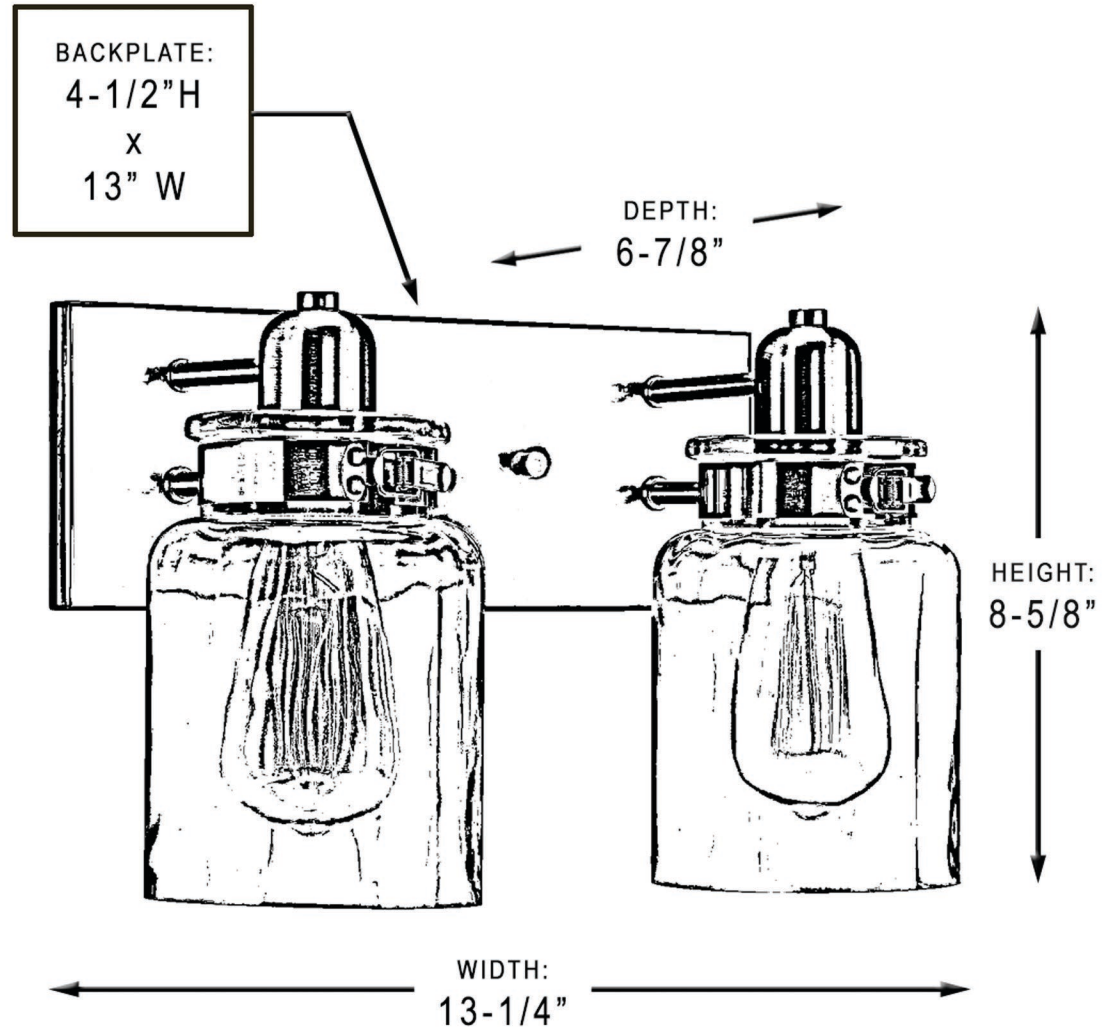

## UHP2141

INTERIOR BATHROOM FIXTURE

<b>Collection</b>	Bridgeport
<b>Finish</b>	Olde Bronze
<b>Shade</b>	Clear
<b>Bulb Type</b>	E26 Medium Base
<b>Bulb Wattage</b>	100W
<b>Number of Bulbs</b>	2
<b>Bulbs Included</b>	NO
<b>Certification</b>	UL
<b>Rated For</b>	Damp Locations
<b>Weight</b>	4.91 Pounds
<b>Chain Length</b>	N/A
<b>Extension Rods</b>	N/A
<b>Material Construction</b>	Steel