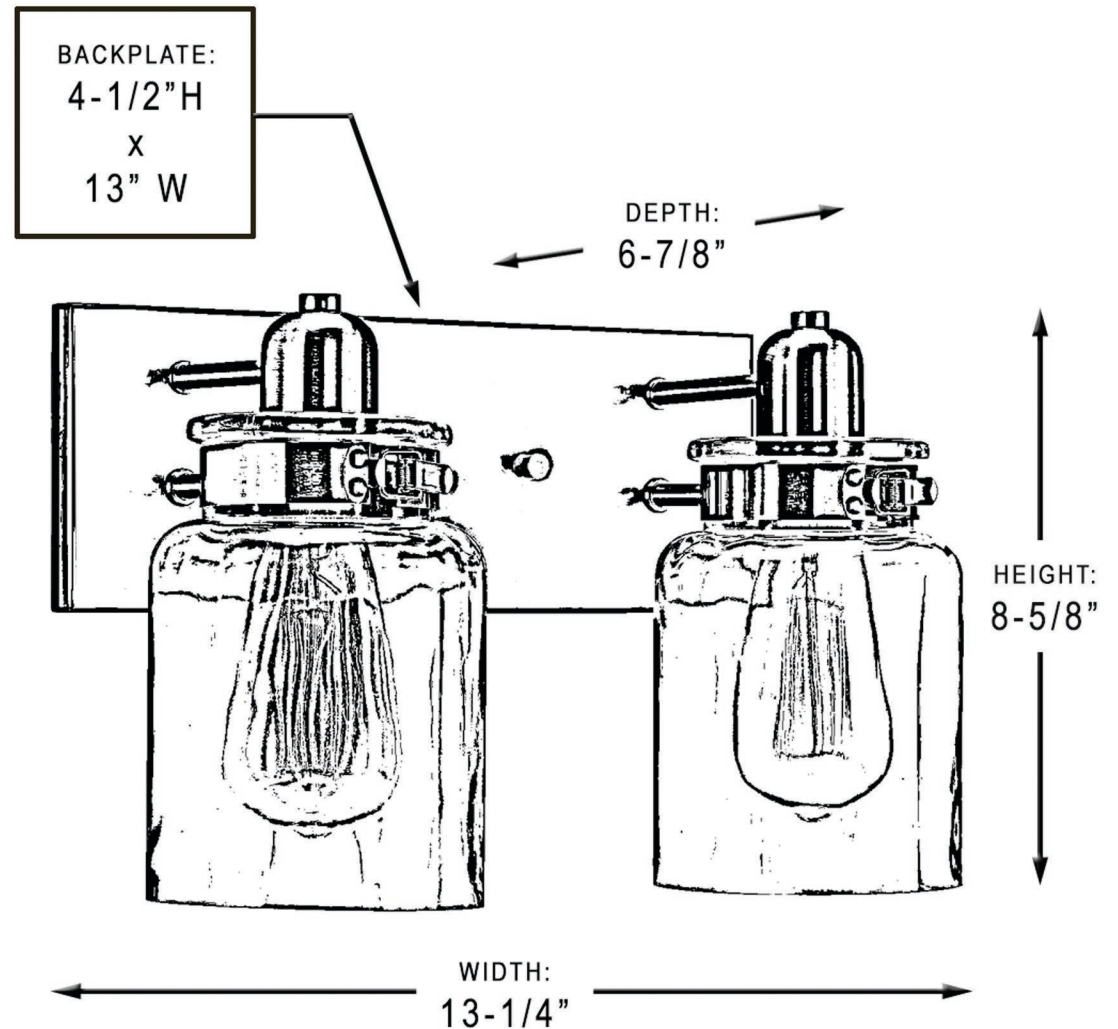

urban ambiance

UHP2140

INTERIOR BATHROOM FIXTURE

Collection	Bridgeport
Finish	Brushed Nickel
Shade	Clear
Bulb Type	E26 Medium Base
Bulb Wattage	100W
Number of Bulbs	2
Bulbs Included	NO
Certification	UL
Rated For	Damp Locations
Weight	4.91 Pounds
Chain Length	N/A
Extension Rods	N/A
Material Construction	Steel