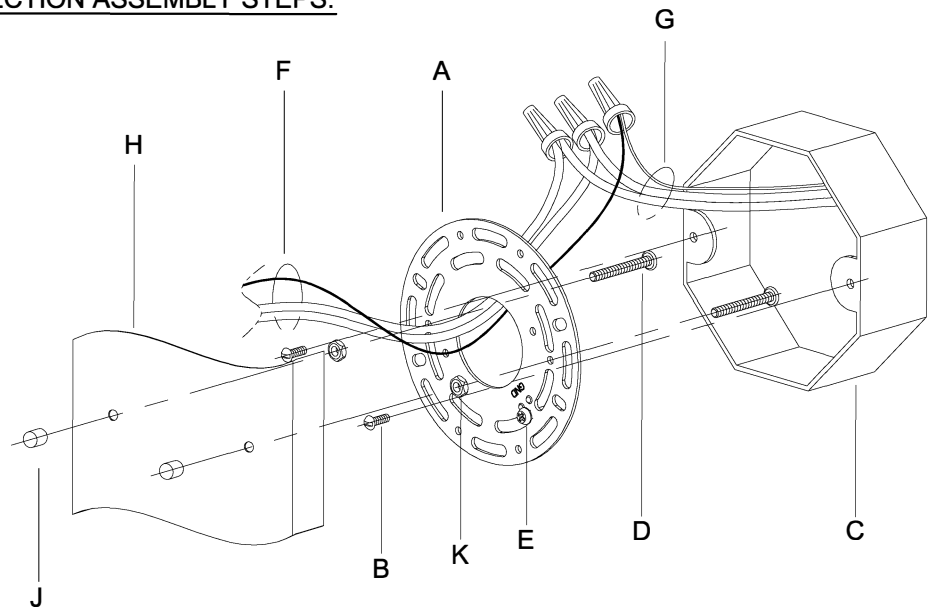

WARNING - If any Special Control Devices are used with this Fixture, Follow the Instructions Carefully to assure full compliance with N.E.C. requirements. If there are any questions, contact a Qualified Electrical Contractor.
WARNING - This product contains chemicals known to the State of California to cause cancer, birth defects and /or other reproductive harm. Thoroughly wash hands after installing, handling, cleaning, or otherwise touching this product.
CAUTION - All glass is fragile, use care when handling Glass component(s) and or Lamp(s).

CANOPY MOUNTING & WIRE CONNECTION ASSEMBLY STEPS:

1. D,E → A
2. K → D
3. B,A → C
4. F → G
5. H,J → D

FIXTURE ASSEMBLY STEPS:

1. N → M
2. P → L

**B, C, G & P
(NOT FURNISHED)
(NO INCLUIDA)
(NON FOURNIE)**

UHP2140, UHP2141