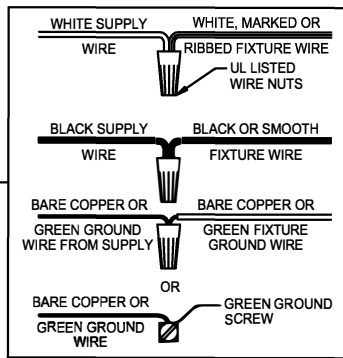

WARNING - If any Special Control Devices are used with this Fixture, Follow the Instructions Carefully to assure full compliance with N.E.C. requirements. If there are any questions, contact a Qualified Electrical Contractor.
WARNING - This product contains chemicals known to the State of California to cause cancer, birth defects and /or other reproductive harm. Thoroughly wash hands after installing, handling, cleaning, or otherwise touching this product.
CAUTION - All glass is fragile, use care when handling Glass component(s) and or Lamp(s).

CANOPY MOUNTING & WIRE CONNECTION ASSEMBLY STEPS:

1. D,E → A
2. K → D
3. B,A → C
4. F → G
5. H,J → D

FIXTURE ASSEMBLY STEPS:

1. N → M
2. P → L

**B, C, G & P
(NOT FURNISHED)
(NO INCLUIDA)
(NON FOURNIE)**

UHP2140, UHP2141