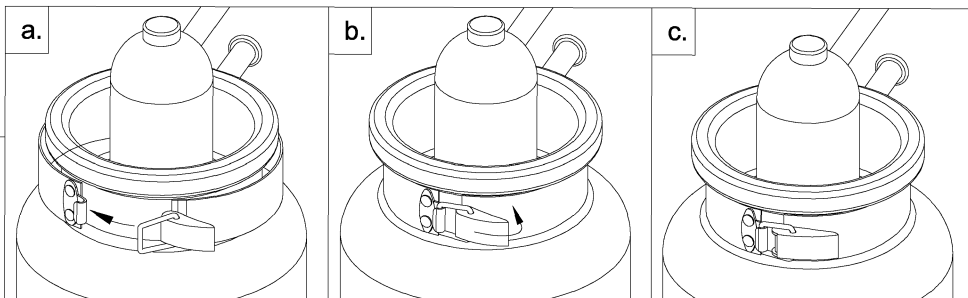

WARNING - If any Special Control Devices are used with this Fixture, Follow the Instructions Carefully to assure full compliance with N.E.C. requirements. If there are any questions, contact a Qualified Electrical Contractor.
WARNING - This product contains chemicals known to the State of California to cause cancer, birth defects and /or other reproductive harm. Thoroughly wash hands after installing, handling, cleaning, or otherwise touching this product.
CAUTION - All glass is fragile, use care when handling Glass component(s) and or Lamp(s).

CANOPY MOUNTING & WIRE CONNECTION ASSEMBLY STEPS:

1. D,E → A
2. K → D
3. B,A → C
4. F → G
5. H,J → D

FIXTURE ASSEMBLY STEPS:

1. N → M
2. P → L

**B, C, G & P
(NOT FURNISHED)
(NO INCLUIDA)
(NON FOURNIE)**

UHP2140, UHP2141