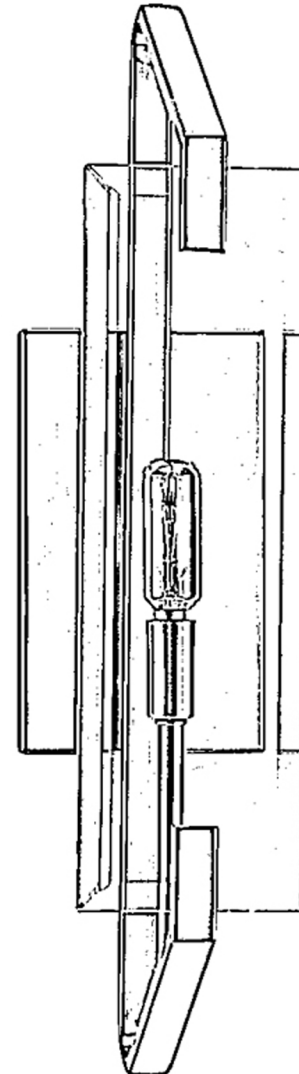

urban ambiance

UHP2138

INTERIOR BATHROOM FIXTURE

Collection	Sevilla
Finish	Brushed Bronze
Shade	Clear
Bulb Type	candelabra
Bulb Wattage	60 W
Number of Bulbs	1
Bulbs Included	No
Certification	cULus
Rated For	Damp Locations
Weight	1.8 LBS
Chain Length	N/A
Extension Rods	0
Material Construction	Steel

BACKPLATE:

7-7/8" H

X

4-1/2" W

DEPTH:
5-1/4"

HEIGHT:
19-3/4"

WIDTH:
4-1/2"

© 2018 Urban Ambiance
www.urbanambiance.com