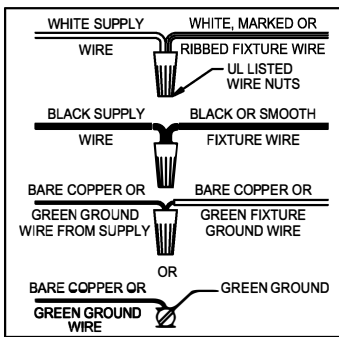

WARNING - If any Special Control Devices are used with this Fixture, Follow the Instructions Carefully to assure full compliance with N.E.C. requirements. If there are any questions, contact a Qualified Electrical Contractor.
WARNING - This product contains chemicals known to the State of California to cause cancer, birth defects and /or other reproductive harm. Thoroughly wash hands after installing, handling, cleaning, or otherwise touching this product.
CAUTION - All glass is fragile, use care when handling Glass component(s) and or Lamp(s).

ASSEMBLY STEPS:
PASOS PARA ENSAMBLAR:
MODE D'ASSEMBLAGE:

1. E → A
2. B,A → C
3. F → G
4. D,M → C
5. L,K,J → M
6. N → P

**B, C, G & N
 (NOT FURNISHED)
 (NO INCLUIDA)
 (NON FOURNIE)**