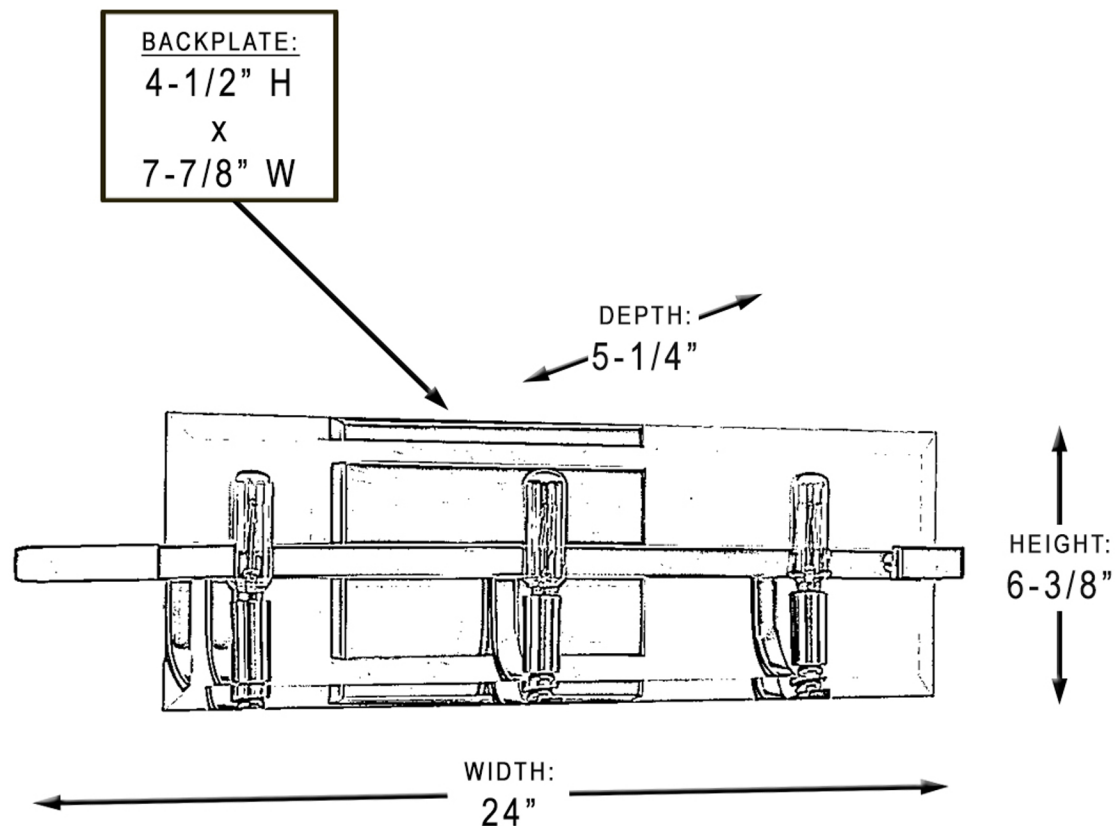

## UHP2136

INTERIOR BATHROOM FIXTURE

<b>Collection</b>	Sevilla
<b>Finish</b>	Brushed Bronze
<b>Shade</b>	0
<b>Bulb Type</b>	candelabra
<b>Bulb Wattage</b>	60 W
<b>Number of Bulbs</b>	3
<b>Bulbs Included</b>	No
<b>Certification</b>	cULus
<b>Rated For</b>	Damp Locations
<b>Weight</b>	3.18 LBS
<b>Chain Length</b>	N/A
<b>Extension Rods</b>	0
<b>Material Construction</b>	Steel