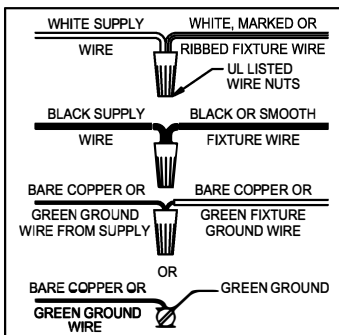

**WARNING** - If any Special Control Devices are used with this Fixture, Follow the Instructions Carefully to assure full compliance with N.E.C. requirements. If there are any questions, contact a Qualified Electrical Contractor.  
**WARNING** - This product contains chemicals known to the State of California to cause cancer, birth defects and /or other reproductive harm. Thoroughly wash hands after installing, handling, cleaning, or otherwise touching this product.  
**CAUTION** - All glass is fragile, use care when handling Glass component(s) and or Lamp(s).

**ASSEMBLY STEPS:**  
**PASOS PARA ENSAMBLAR:**  
**MODE D'ASSEMBLAGE:**

1. E → A
2. B,A → C
3. F → G
4. D,M → C
5. L,K,J → M
6. N → P

**B, C, G & N  
 (NOT FURNISHED)  
 (NO INCLUIDA)  
 (NON FOURNIE)**