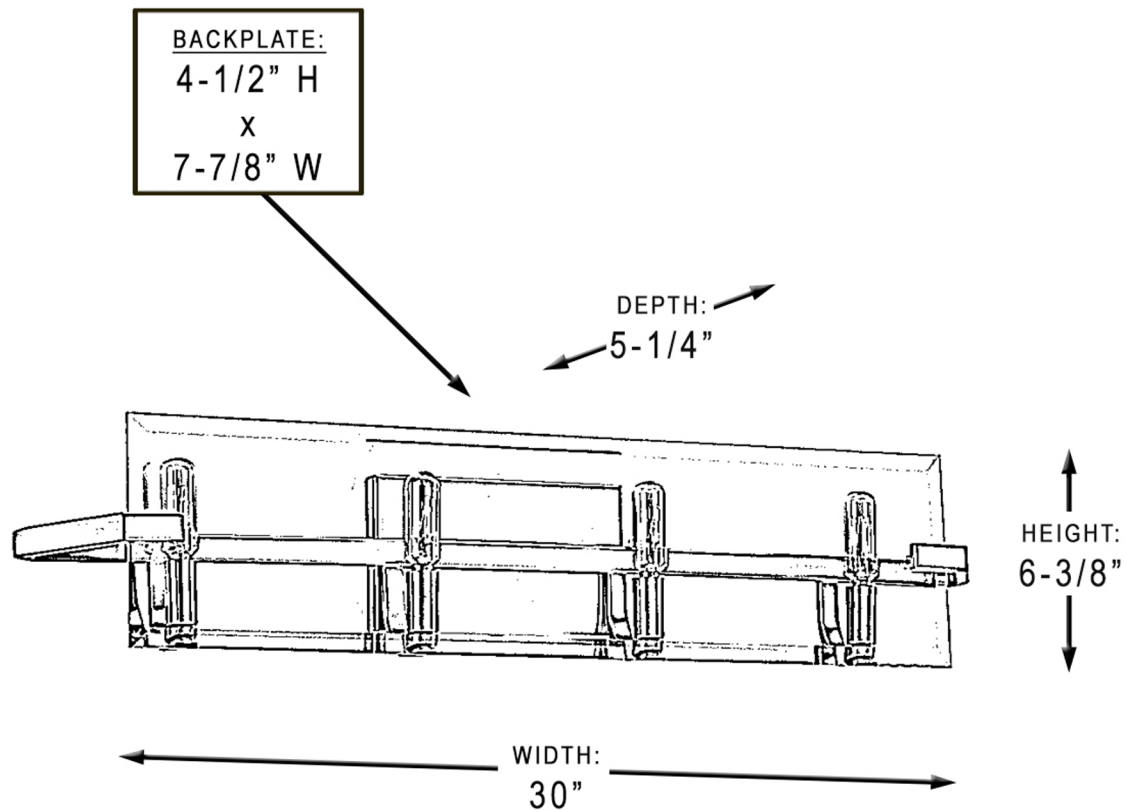

urban ambiance

UHP2135

INTERIOR BATHROOM FIXTURE

Collection	Sevilla
Finish	Brushed Bronze
Shade	Clear
Bulb Type	candelabra
Bulb Wattage	60 W
Number of Bulbs	4
Bulbs Included	No
Certification	cULus
Rated For	Damp Locations
Weight	3.92 LBS
Chain Length	N/A
Extension Rods	0
Material Construction	Steel