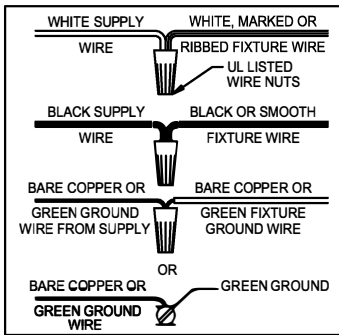

WARNING - If any Special Control Devices are used with this Fixture, Follow the Instructions Carefully to assure full compliance with N.E.C. requirements. If there are any questions, contact a Qualified Electrical Contractor.
WARNING - This product contains chemicals known to the State of California to cause cancer, birth defects and /or other reproductive harm. Thoroughly wash hands after installing, handling, cleaning, or otherwise touching this product.
CAUTION - All glass is fragile, use care when handling Glass component(s) and or Lamp(s).

ASSEMBLY STEPS:
PASOS PARA ENSAMBLAR:
MODE D'ASSEMBLAGE:

1. E → A
2. B,A → C
3. F → G
4. D,M → C
5. L,K,J → M
6. N → P

**B, C, G & N
 (NOT FURNISHED)
 (NO INCLUIDA)
 (NON FOURNIE)**