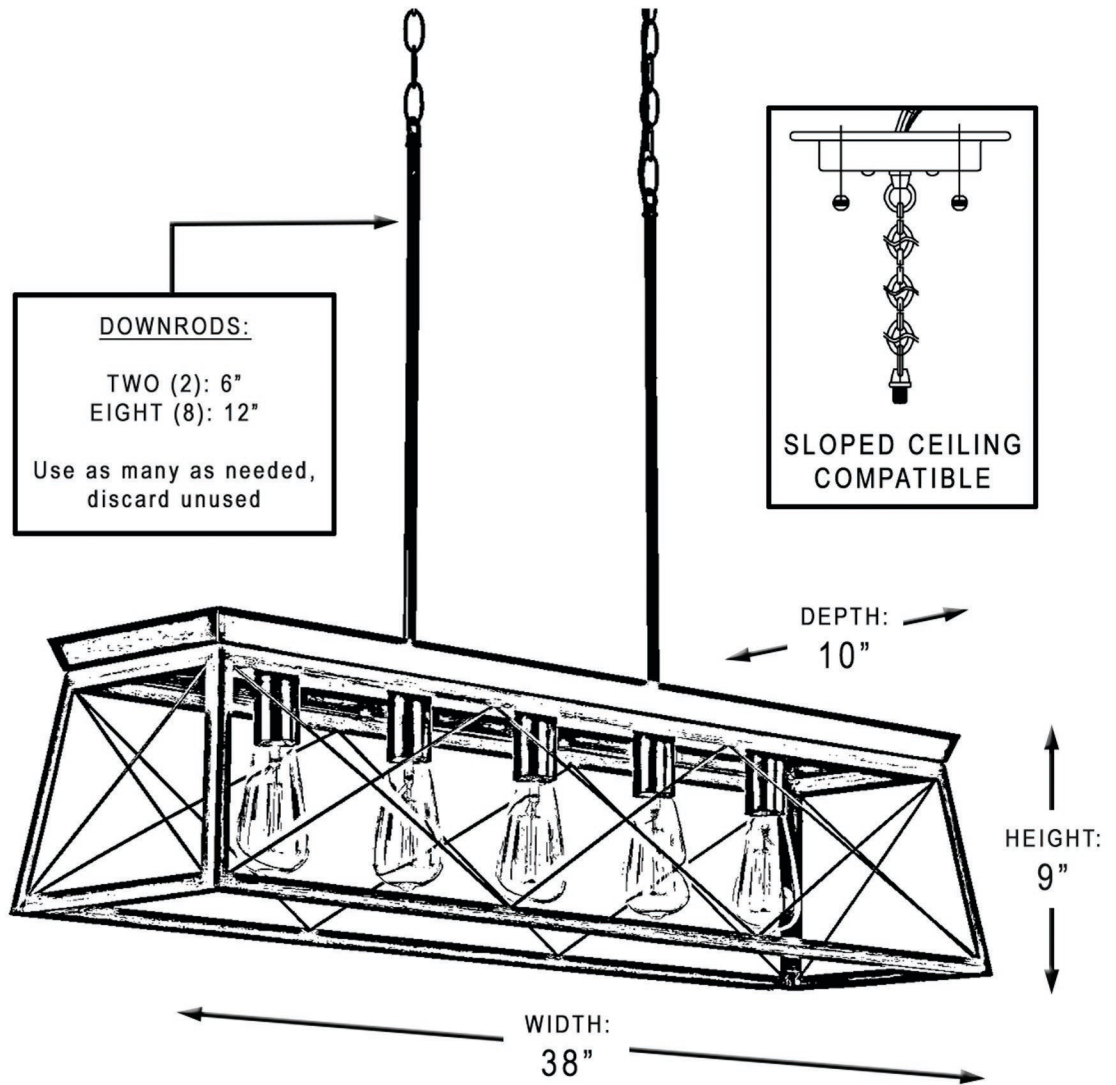

urban ambiance

UHP2127

INTERIOR LINEAR CHANDELIER

Collection	Berkeley
Finish	Charcoal
Shade	None
Bulb Type	E26 Medium Base
Bulb Wattage	100W
Number of Bulbs	5
Bulbs Included	NO
Certification	UL
Rated For	Dry Locations
Weight	10.85 Pounds
Chain Length	8 inches
Extension Rods	One 6", Four 12"
Material Construction	Steel