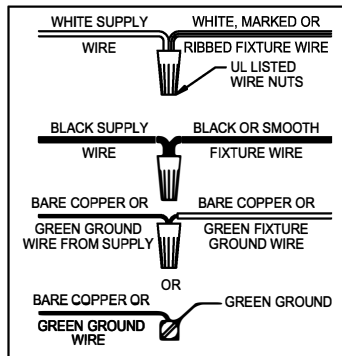

CAUTION - All glass is fragile, use care when handling Glass component(s) and or Lamp(s).

ASSEMBLY STEPS:

PASOS PARA ENSAMBLAR:

MODE D'ASSEMBLAGE:

1. #29 (Ø.136) (3.5mm) → C
2. U,V,T → C
3. D,E → A
4. W → D
5. B,A → C
6. F → P,N,M
7. N → Q
8. M → N
9. L → M,K
10. F → L,K,H
11. F → G
12. H,J → D
13. S → R