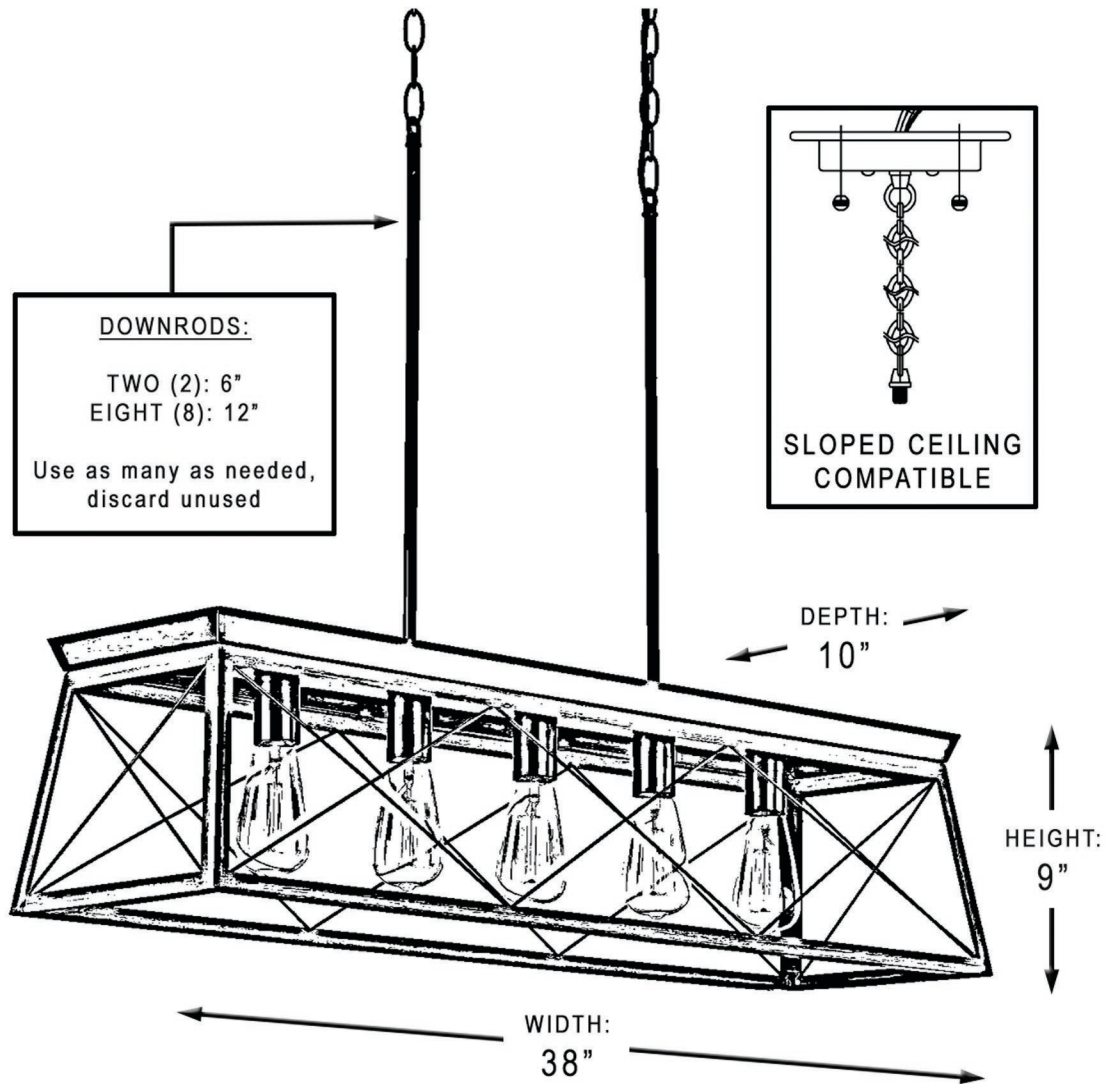

urban ambiance

UHP2126

INTERIOR LINEAR CHANDELIER

Collection	Berkeley
Finish	Olde Bronze
Shade	None
Bulb Type	E26 Medium Base
Bulb Wattage	100W
Number of Bulbs	5
Bulbs Included	NO
Certification	UL
Rated For	Dry Locations
Weight	10.85 Pounds
Chain Length	8 inches
Extension Rods	One 6", Four 12"
Material Construction	Steel