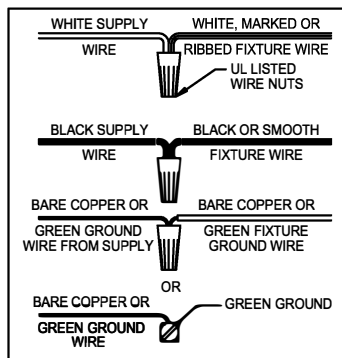

**WARNING** - If any Special Control Devices are used with this Fixture, Follow the Instructions Carefully to assure full compliance with N.E.C. requirements. If there are any questions, contact a Qualified Electrical Contractor.  
**WARNING** - This product contains chemicals known to the State of California to cause cancer, birth defects and /or other reproductive harm. Thoroughly wash hands after installing, handling, cleaning, or otherwise touching this product.  
**CAUTION** - All glass is fragile, use care when handling Glass component(s) and or Lamp(s).

**ASSEMBLY STEPS:**

**PASOS PARA ENSAMBLAR:**

**MODE D'ASSEMBLAGE:**

1. #29 (Ø.136) (3.5mm) → C
2. U,V,T → C
3. D,E → A
4. W → D
5. B,A → C
6. F → P,N,M
7. N → Q
8. M → N
9. L → M,K
10. F → L,K,H
11. F → G
12. H,J → D
13. S → R