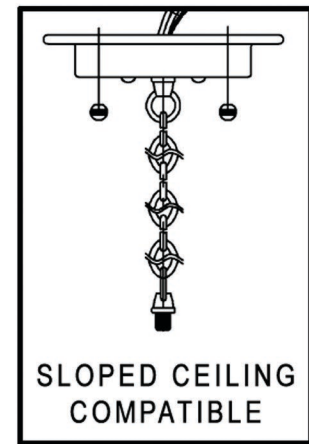

urban ambiance

UHP2125

INTERIOR PENDANT LIGHT

DOWNRODS:
ONE (1): 6"
FOUR (4): 12"
Use as many as needed,
discard unused

HEIGHT:
9"

WIDTH/DEPTH:
10" SQ.

Collection	Berkeley
Finish	Charcoal
Shade	None
Bulb Type	E26 Medium Base
Bulb Wattage	100W
Number of Bulbs	1
Bulbs Included	NO
Certification	UL
Rated For	Dry Locations
Weight	3.75 Pounds
Chain Length	8 inches
Extension Rods	One 6", Four 12"
Material Construction	Steel