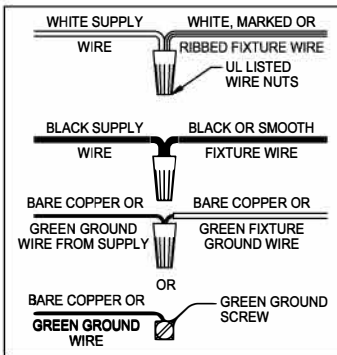

WARNING - If any Special Control Devices are used with this Fixture, Follow the Instructions Carefully to assure full compliance with N.E.C. requirements. If there are any questions, contact a Qualified Electrical Contractor.

CANOPY MOUNTING & WIRE CONNECTION ASSEMBLY STEPS:

Attach (N), (P) to achieve overall desired length.
 Una (N), (P) para lograr la longitud deseada.
 Joignez (N), (P) pour obtenir la longueur voulue.

1. D,E → A
2. B,A → C
3. F → P,N,M
4. P → Q
5. M → N
6. L → M,K
7. F → L,K,H
8. F → G
9. H,J → D

FIXTURE ASSEMBLY STEPS:

1. S → R

B, C, G & S
 (NOT FURNISHED)
 (NO INCLUIDA)
 (NON FOURNIE)