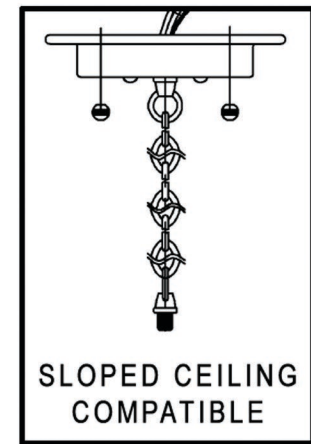

urban ambiance

UHP2124

INTERIOR PENDANT LIGHT

DOWNRODS:
ONE (1): 6"
FOUR (4): 12"
Use as many as needed,
discard unused

HEIGHT:
9"

WIDTH/DEPTH:
10" SQ.

Collection	Berkeley
Finish	Olde Bronze
Shade	None
Bulb Type	E26 Medium Base
Bulb Wattage	100W
Number of Bulbs	1
Bulbs Included	NO
Certification	UL
Rated For	Dry Locations
Weight	3.75 Pounds
Chain Length	8 inches
Extension Rods	One 6", Four 12"
Material Construction	Steel