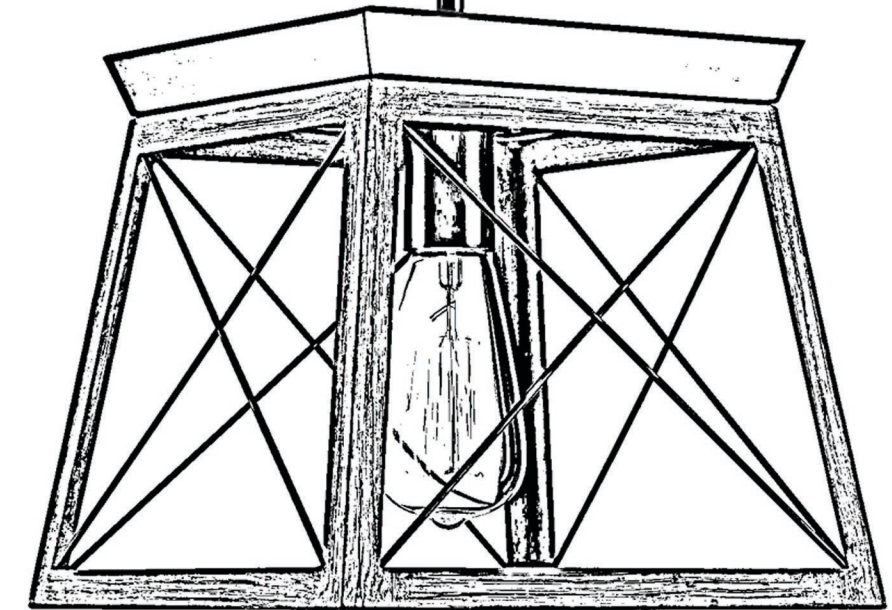

urban ambiance

UHP2124

INTERIOR PENDANT LIGHT

DOWNRODS:
ONE (1): 6"
FOUR (4): 12"
Use as many as needed,
discard unused

HEIGHT:
9"

WIDTH/DEPTH:
10" SQ.

Collection	Berkeley
Finish	Olde Bronze
Shade	None
Bulb Type	E26 Medium Base
Bulb Wattage	100W
Number of Bulbs	1
Bulbs Included	NO
Certification	UL
Rated For	Dry Locations
Weight	3.75 Pounds
Chain Length	8 inches
Extension Rods	One 6", Four 12"
Material Construction	Steel