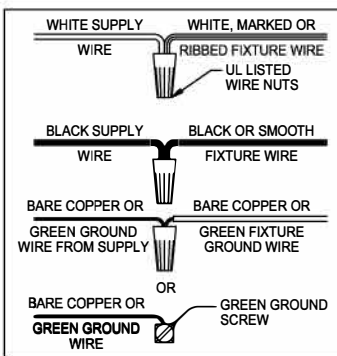

**WARNING** - If any Special Control Devices are used with this Fixture, Follow the Instructions Carefully to assure full compliance with N.E.C. requirements. If there are any questions, contact a Qualified Electrical Contractor.

### CANOPY MOUNTING & WIRE CONNECTION ASSEMBLY STEPS:

Attach (N), (P) to achieve overall desired length.  
 Una (N), (P) para lograr la longitud deseada.  
 Joignez (N), (P) pour obtenir la longueur voulue.