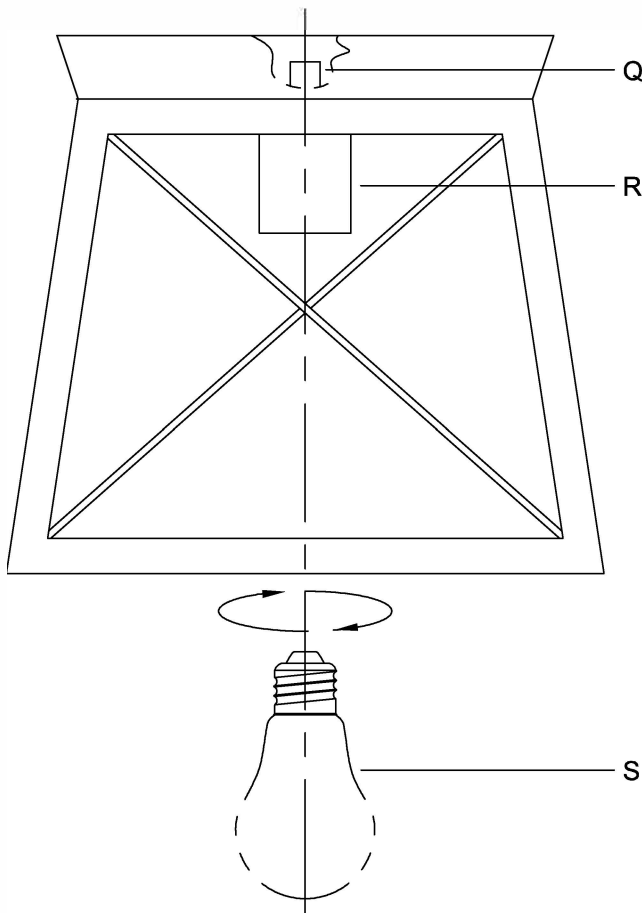

B, C, G & S
(NOT FURNISHED)
(NO INCLUIDA)
(NON FOURNIE)