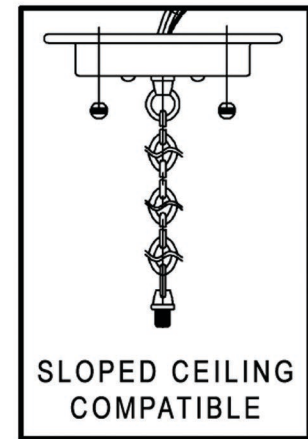

urban ambiance

UHP2123

INTERIOR CHANDELIER

DOWNRODS:
ONE (1): 6"
FOUR (4): 12"
Use as many as needed,
discard unused

HEIGHT:
12"

WIDTH/DEPTH:
20" SQ.

Collection	Berkeley
Finish	Charcoal
Shade	None
Bulb Type	E26 Medium Base
Bulb Wattage	100W
Number of Bulbs	4
Bulbs Included	NO
Certification	UL
Rated For	Dry Locations
Weight	11.15 pounds
Chain Length	8 inches
Extension Rods	One 6", Four 12"
Material Construction	Steel