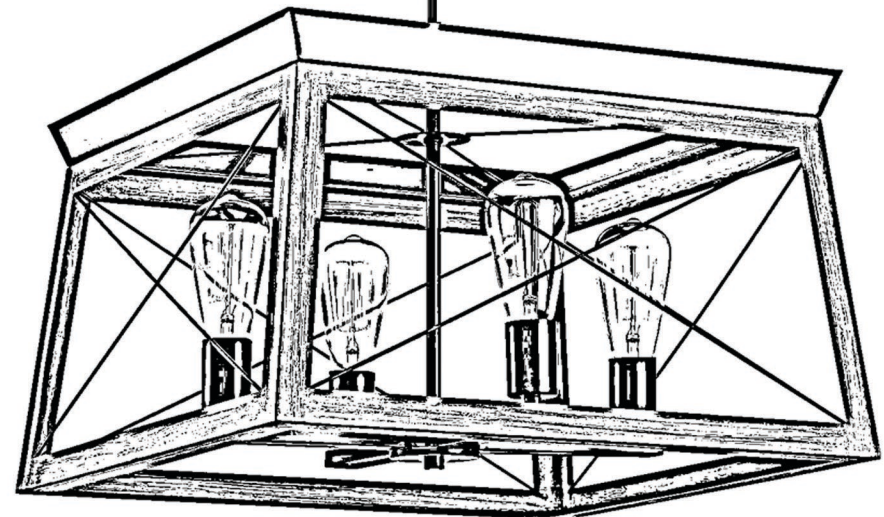

urban ambiance

UHP2123

INTERIOR CHANDELIER

DOWNRODS:
ONE (1): 6"
FOUR (4): 12"
Use as many as needed,
discard unused

HEIGHT:
12"

WIDTH/DEPTH:
20" SQ.

Collection	Berkeley
Finish	Charcoal
Shade	None
Bulb Type	E26 Medium Base
Bulb Wattage	100W
Number of Bulbs	4
Bulbs Included	NO
Certification	UL
Rated For	Dry Locations
Weight	11.15 pounds
Chain Length	8 inches
Extension Rods	One 6", Four 12"
Material Construction	Steel