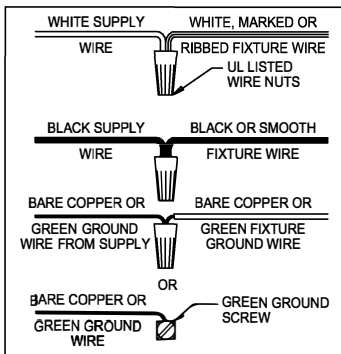

**WARNING** - If any Special Control Devices are used with this Fixture, Follow the Instructions Carefully to assure full compliance with N.E.C. requirements. If there are any questions, contact a Qualified Electrical Contractor.  
**WARNING** - This product contains chemicals known to the State of California to cause cancer, birth defects and /or other reproductive harm. Thoroughly wash hands after installing, handling, cleaning, or otherwise touching this product.  
**CAUTION** - All glass is fragile, use care when handling Glass component(s) and or Lamp(s).

\*\*\*\*\*  
**CANOPY MOUNTING & WIRE CONNECTION ASSEMBLY STEPS:**

ADJUST HEIGHT WITH "D"  
 R → A (TO LOCK)

AJUSTA LA ALTURA CON "D"  
 R → A (APRETAR)

RÉGLEZ LA HAUTEUR AVEC "D"  
 R → A (À VERROUILLER)

**FIXTURE ASSEMBLY STEPS:**

1. T → U

B, C, G & T  
 (NOT FURNISHED)  
 (NO INCLUIDA)  
 (NON FOURNIE)