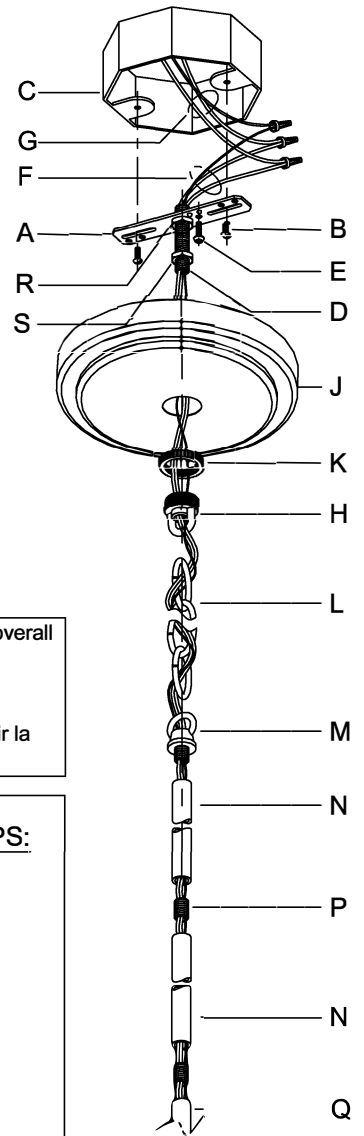

**WARNING** - If any Special Control Devices are used with this Fixture, Follow the Instructions Carefully to assure full compliance with N.E.C. requirements. If there are any questions, contact a Qualified Electrical Contractor.  
**WARNING** - This product contains chemicals known to the State of California to cause cancer, birth defects and /or other reproductive harm. Thoroughly wash hands after installing, handling, cleaning, or otherwise touching this product.  
**CAUTION** - All glass is fragile, use care when handling Glass component(s) and or Lamp(s).

\*\*\*\*\*  
**CANOPY MOUNTING & WIRE CONNECTION ASSEMBLY STEPS:**

ADJUST HEIGHT WITH "D"  
 R → A (TO LOCK)

AJUSTA LA ALTURA CON "D"  
 R → A (APRETAR)

RÉGLEZ LA HAUTEUR AVEC "D"  
 R → A (À VERROUILLER)

1. D,E → A
2. B,A → C
3. R,S,H → D (TO LOCK) (APRETAR) (À VERROUILLER)
4. S → H
5. F → N,P,M
6. P → Q
7. M → N
8. L → M
9. K,J → L
10. L → H
11. F → L,K,J,H,D
12. F → G
13. J,K → H

Attach (N), (P) to achieve overall desired length.  
 Una (N), (P) para lograr la longitud deseada.  
 Joignez (N), (P) pour obtenir la longueur voulue.

**FIXTURE ASSEMBLY STEPS:**

1. T → U

B, C, G & T  
 (NOT FURNISHED)  
 (NO INCLUIDA)  
 (NON FOURNIE)