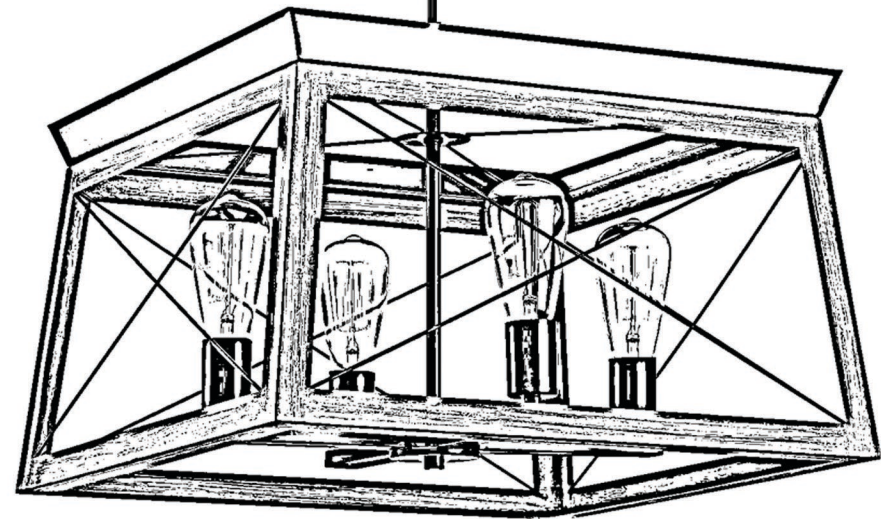

urban ambiance

UHP2122

INTERIOR CHANDELIER

DOWNRODS:
ONE (1): 6"
FOUR (4): 12"
Use as many as needed,
discard unused

Collection	Berkeley
Finish	Olde Bronze
Shade	None
Bulb Type	E26 Medium Base
Bulb Wattage	100W
Number of Bulbs	4
Bulbs Included	NO
Certification	UL
Rated For	Dry Locations
Weight	11.15 Pounds
Chain Length	8 inches
Extension Rods	One 6", Four 12"
Material Construction	Steel

WIDTH/DEPTH:
20" SQ.

HEIGHT:
12"