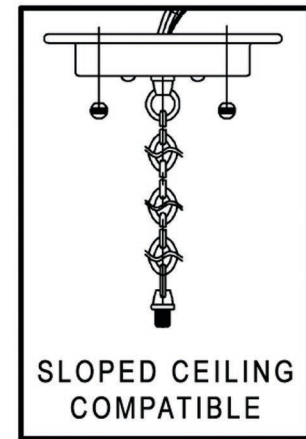

urban ambiance

UHP2122

INTERIOR CHANDELIER

DOWNRODS:
ONE (1): 6"
FOUR (4): 12"
Use as many as needed,
discard unused

Collection	Berkeley
Finish	Olde Bronze
Shade	None
Bulb Type	E26 Medium Base
Bulb Wattage	100W
Number of Bulbs	4
Bulbs Included	NO
Certification	UL
Rated For	Dry Locations
Weight	11.15 Pounds
Chain Length	8 inches
Extension Rods	One 6", Four 12"
Material Construction	Steel

WIDTH/DEPTH:
20" SQ.

HEIGHT:
12"