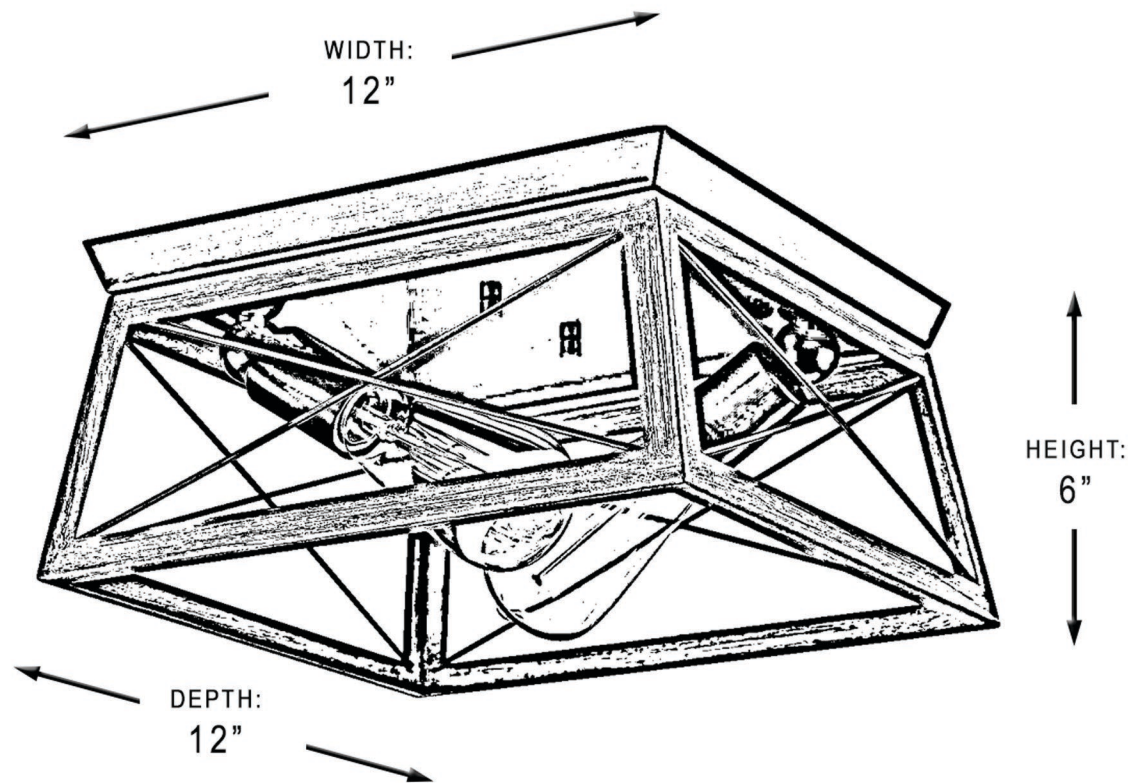

urban ambiance

UHP2121

INTERIOR CEILING FIXTURE

Collection	Berkeley
Finish	Charcoal
Shade	None
Bulb Type	E26 Medium Base
Bulb Wattage	60W
Number of Bulbs	2
Bulbs Included	NO
Certification	CSA(US)
Rated For	Damp Locations
Weight	3.85 Pounds
Chain Length	N/A
Extension Rods	N/A
Material Construction	Steel