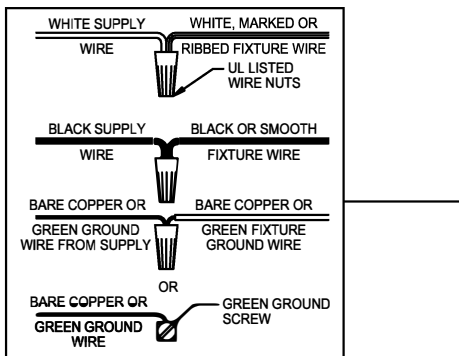

WARNING - If any Special Control Devices are used with this Fixture, Follow the Instructions Carefully to assure full compliance with N.E.C. requirements. If there are any questions, contact a Qualified Electrical Contractor.
WARNING - This product contains chemicals known to the State of California to cause cancer, birth defects and /or other reproductive harm. Thoroughly wash hands after installing, handling, cleaning, or otherwise touching this product.
CAUTION - All glass is fragile, use care when handling Glass component(s) and or Lamp(s).

ASSEMBLY STEPS:
PASOS PARA ENSAMBLAR:
MODE D'ASSEMBLAGE:

1. E,D → A
2. B,A → C
3. F → G
4. H,J → D
5. L → K

**B, C, G & L
 (NOT FURNISHED)
 (NO INCLUIDA)
 (NON FOURNIE)**

UHP2120, UHP2121