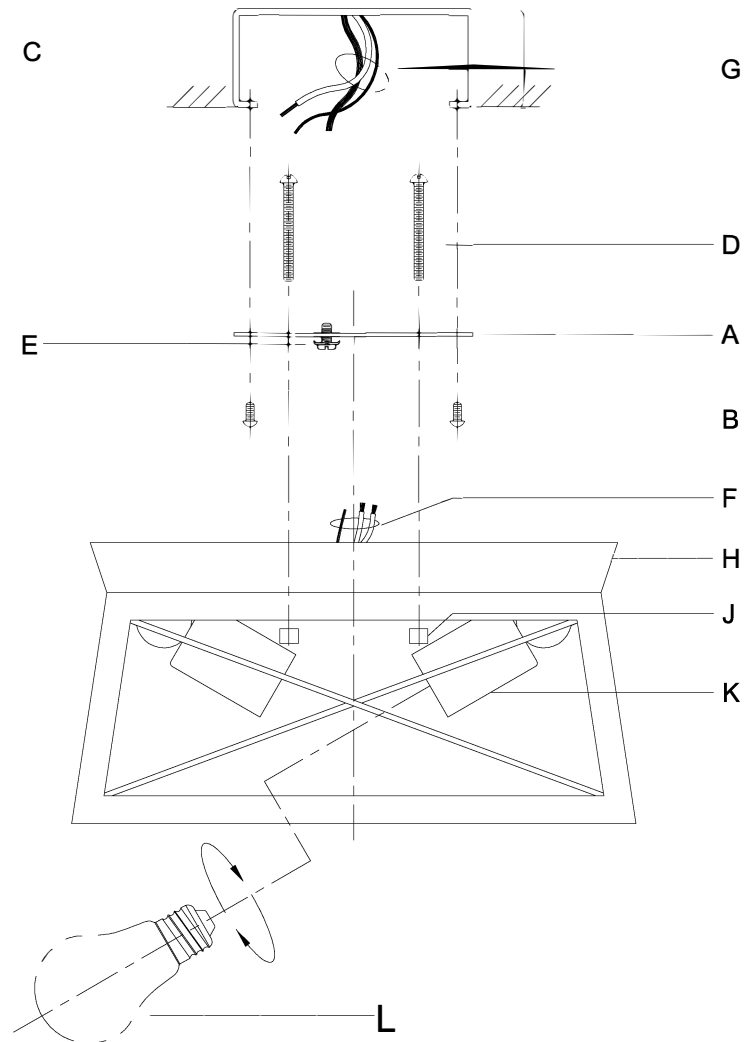

WARNING - If any Special Control Devices are used with this Fixture, Follow the Instructions Carefully to assure full compliance with N.E.C. requirements. If there are any questions, contact a Qualified Electrical Contractor.
WARNING - This product contains chemicals known to the State of California to cause cancer, birth defects and /or other reproductive harm. Thoroughly wash hands after installing, handling, cleaning, or otherwise touching this product.
CAUTION - All glass is fragile, use care when handling Glass component(s) and or Lamp(s).

ASSEMBLY STEPS:
PASOS PARA ENSAMBLAR:
MODE D'ASSEMBLAGE:

1. E,D → A
2. B,A → C
3. F → G
4. H,J → D
5. L → K

**B, C, G & L
 (NOT FURNISHED)
 (NO INCLUIDA)
 (NON FOURNIE)**

UHP2120, UHP2121