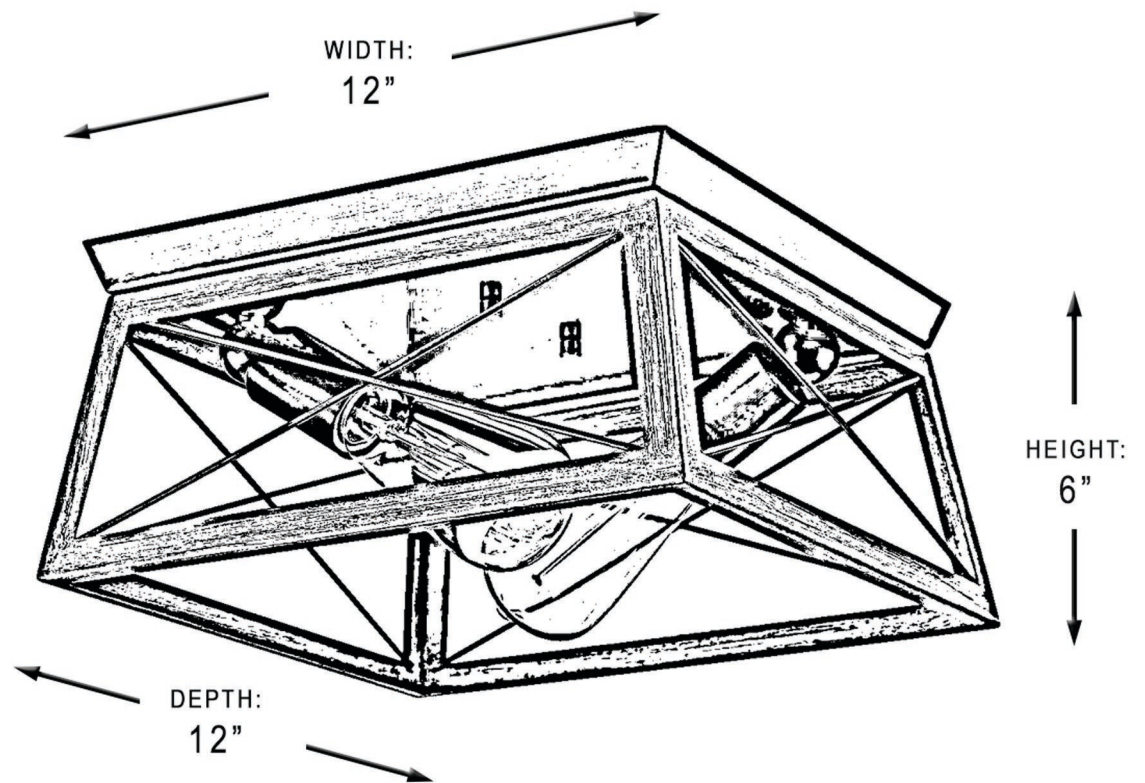

urban ambiance

UHP2120

INTERIOR CEILING FIXTURE

Collection	Berkeley
Finish	Olde Bronze
Shade	None
Bulb Type	E26 Medium Base
Bulb Wattage	60W
Number of Bulbs	2
Bulbs Included	NO
Certification	CSA(US)
Rated For	Damp Locations
Weight	3.85 pounds
Chain Length	N/A
Extension Rods	N/A
Material Construction	Steel