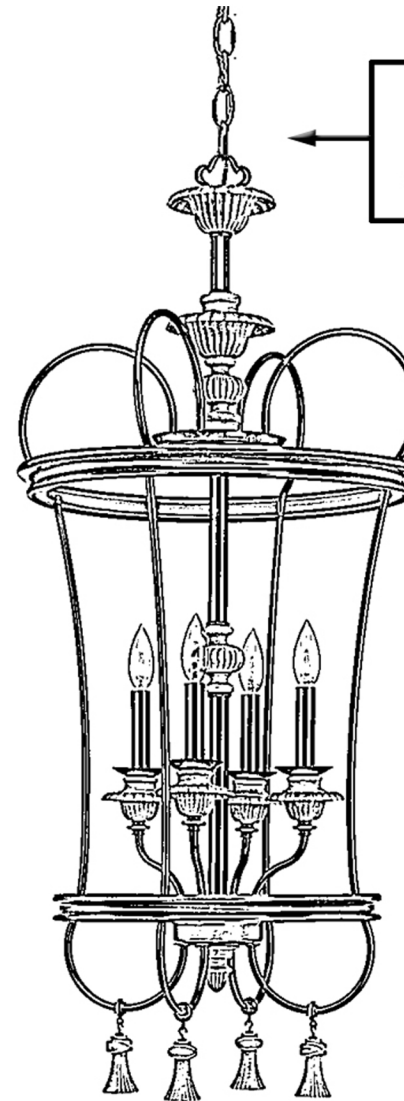

### INTERIOR CHANDELIER

CHAIN LENGTH:  
72"  
Cut to desired length

HEIGHT:  
42-1/8"

DIAMETER:  
18-3/4"

<b>Collection</b>	Alicante
<b>Finish</b>	Ancient Bronze
<b>Shade</b>	0
<b>Bulb Type</b>	candelabra
<b>Bulb Wattage</b>	60 W
<b>Number of Bulbs</b>	4
<b>Bulbs Included</b>	No
<b>Certification</b>	cULus
<b>Rated For</b>	Dry Locations
<b>Weight</b>	19.62 LBS
<b>Chain Length</b>	72 in
<b>Extension Rods</b>	0
<b>Material Construction</b>	Steel