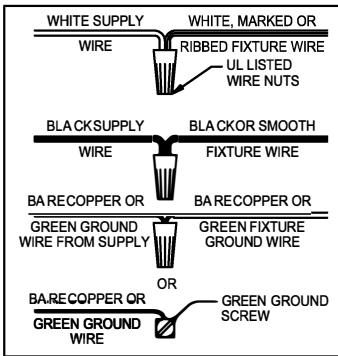

**WARNING** - If any Special Control Devices are used with this Fixture, Follow the Instructions Carefully to assure full compliance with N.E.C. requirements. If there are any questions, contact a Qualified Electrical Contractor.

**CAUTION** - All glass is fragile, use care when handling Glass component(s) and or Lamp(s).

\*\*\*\*\*  
**CANOPY MOUNTING & WIRE CONNECTION ASSEMBLY STEPS:**

ADJUST HEIGHT WITH "D"  
 N → A (TO LOCK)  
 RÉGLEZ LA HAUTEUR AVEC "D"  
 N → A (À VERROUILLER)  
 AJUSTA LA ALTURA CON "D"  
 N → A (APRETAR)