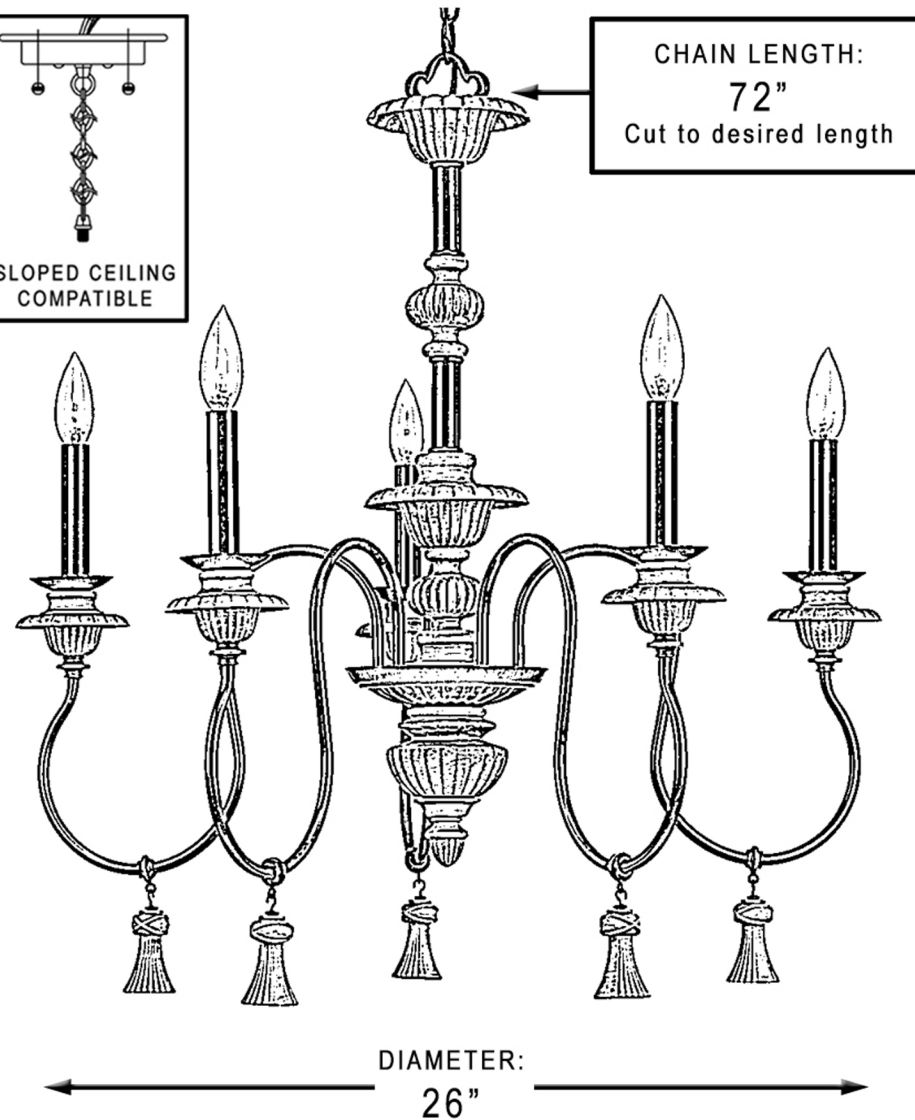

urban ambiance

UHP2102

INTERIOR CHANDELIER

Collection	Alicante
Finish	Ancient Bronze
Shade	0
Bulb Type	candelabra
Bulb Wattage	60 W
Number of Bulbs	5
Bulbs Included	No
Certification	cULus
Rated For	Dry Locations
Weight	15.32 LBS
Chain Length	72 in
Extension Rods	0
Material Construction	Steel