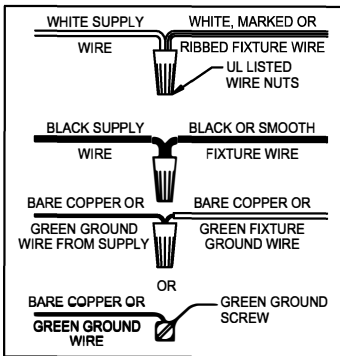

WARNING - If any Special Control Devices are used with this Fixture, Follow the Instructions Carefully to assure full compliance with N.E.C. requirements. If there are any questions, contact a Qualified Electrical Contractor.

CAUTION - All glass is fragile, use care when handling Glass component(s) and or Lamp(s).

CANOPY MOUNTING & WIRE CONNECTION ASSEMBLY STEPS:

**B, C, G & X
 (NOT FURNISHED)
 (NON FOURNIE)
 (NO INCLUIDA)**