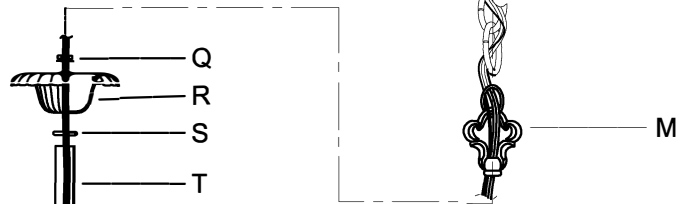

**B, C, G & X
(NOT FURNISHED)
(NON FOURNIE)
(NO INCLUIDA)**

1. D, E → A
2. B, A → C
3. N, P, H → D
4. P → H (TO LOCK) (À VERROUILLER)
5. F → M (APRETAR)
6. L → M
7. J, K → L
8. L → H
9. F → L, H, K, J, D
10. F → G
11. H, J, K → D
12. R, S, T → U
13. Q → U
14. U → M
15. V → W
16. Y → Z
17. AA → BB

UHP2102

UHP2101