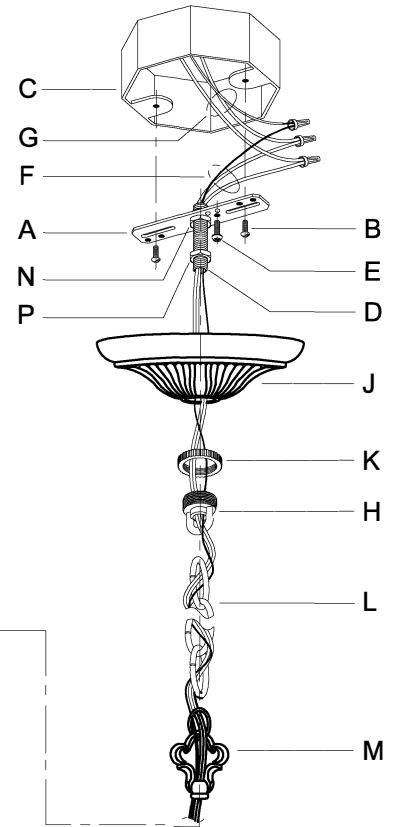

CAUTION - All glass is fragile, use care when handling Glass component(s) and or Lamp(s).

CANOPY MOUNTING & WIRE CONNECTION ASSEMBLY STEPS:

**B, C, G & X
 (NOT FURNISHED)
 (NON FOURNIE)
 (NO INCLUIDA)**

1. D, E → A
2. B, A → C
3. N, P, H → D
4. P → H (TO LOCK) (À VERROUILLER)
5. F → M (APRETAR)
6. L → M
7. J, K → L
8. L → H
9. F → L, H, K, J, D
10. F → G
11. H, J, K → D
12. R, S, T → U
13. Q → U
14. U → M
15. V → W
16. Y → Z
17. AA → BB