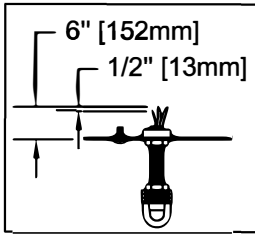

CAUTION - All glass is fragile, use care when handling Glass component(s) and or Lamp(s).

CANOPY MOUNTING & WIRE CONNECTION ASSEMBLY STEPS:

**B, C, G & X
 (NOT FURNISHED)
 (NON FOURNIE)
 (NO INCLUIDA)**