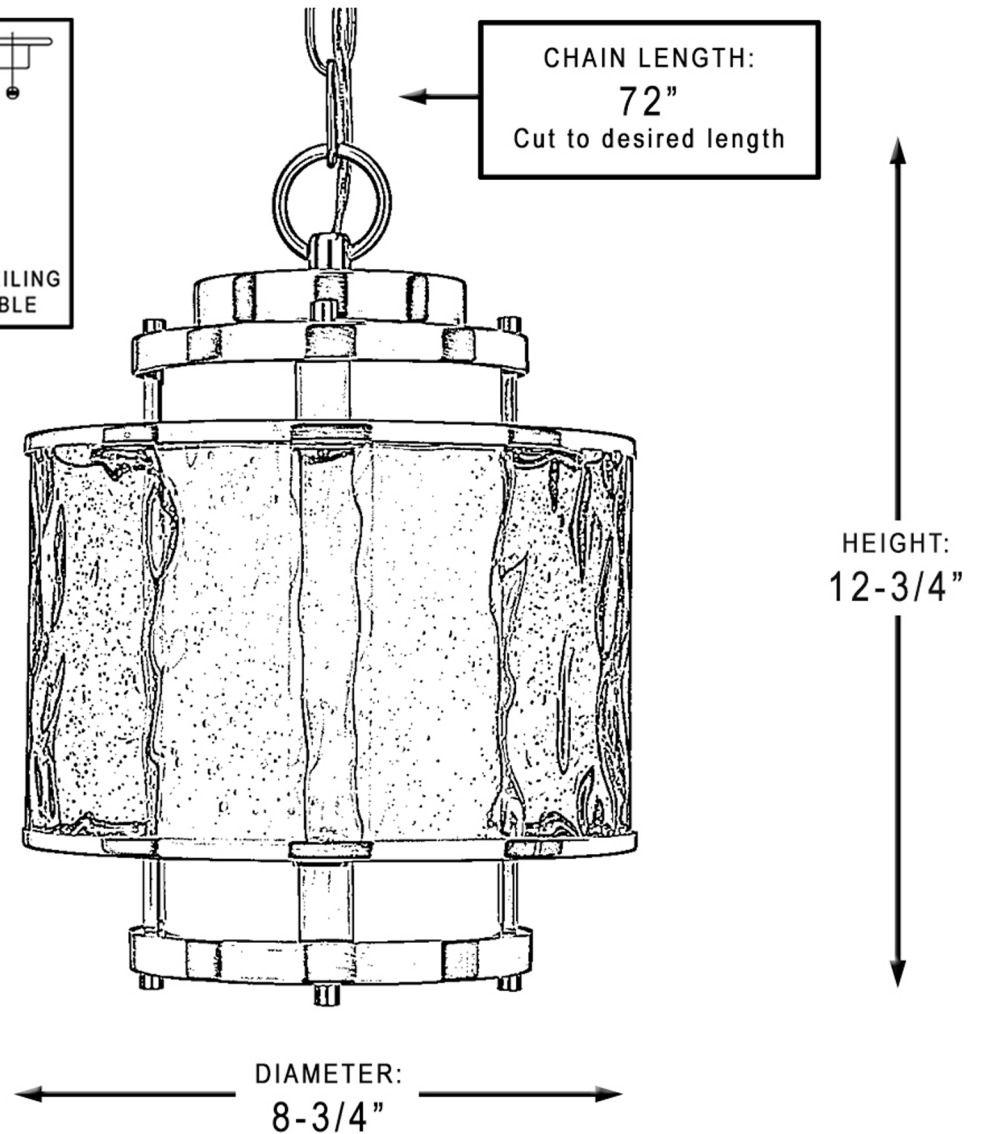

urban ambiance

UHP2090

INDOOR PENDANT LIGHT

Collection	Chesapeake
Finish	Brushed Nickel
Shade	Distressed clear
Bulb Type	A19 Medium Base
Bulb Wattage	100 W
Number of Bulbs	1
Bulbs Included	No
Certification	UL-CUL
Rated For	Damp Locations
Weight	14 LBS
Chain Length	72 in
Extension Rods	0
Material Construction	Steel