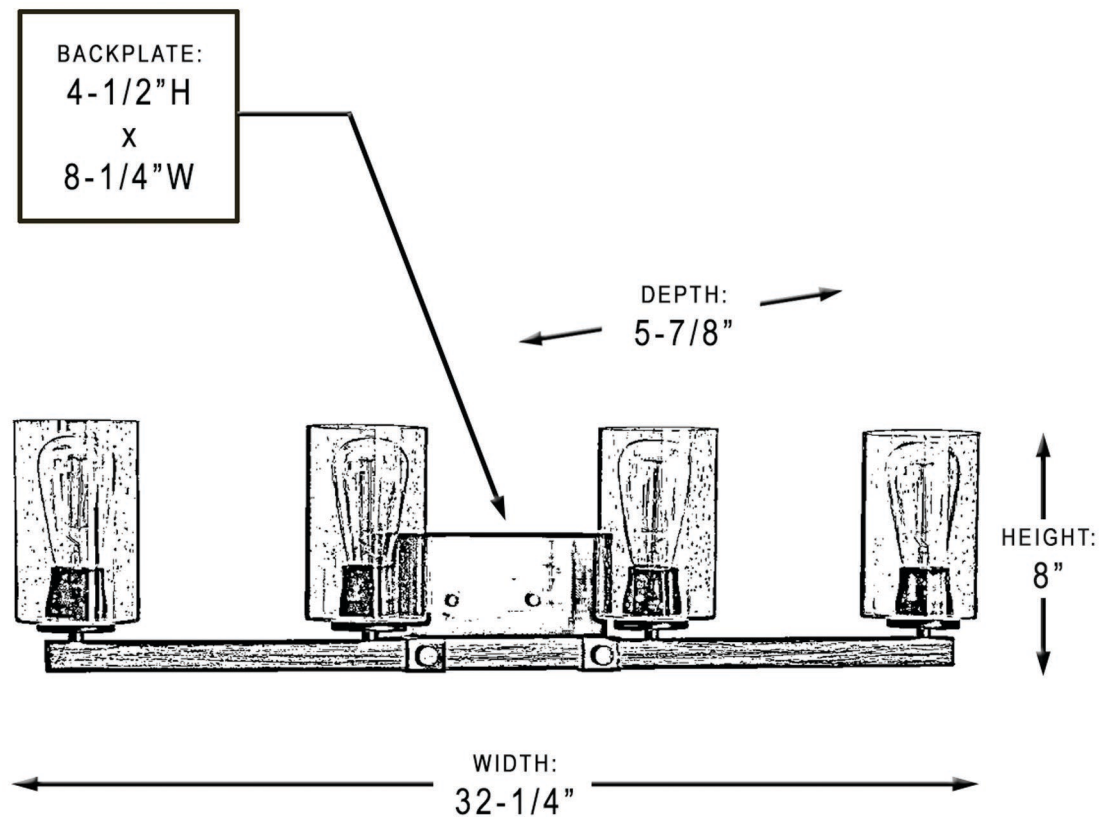

## UHP2082

INTERIOR BATHROOM FIXTURE

<b>Collection</b>	Darlington
<b>Finish</b>	Olde Bronze
<b>Shade</b>	Clear Seeded
<b>Bulb Type</b>	E26 Medium Base
<b>Bulb Wattage</b>	100W
<b>Number of Bulbs</b>	4
<b>Bulbs Included</b>	NO
<b>Certification</b>	UL
<b>Rated For</b>	Damp Locations
<b>Weight</b>	5.34 Pounds
<b>Chain Length</b>	N/A
<b>Extension Rods</b>	N/A
<b>Material Construction</b>	Steel