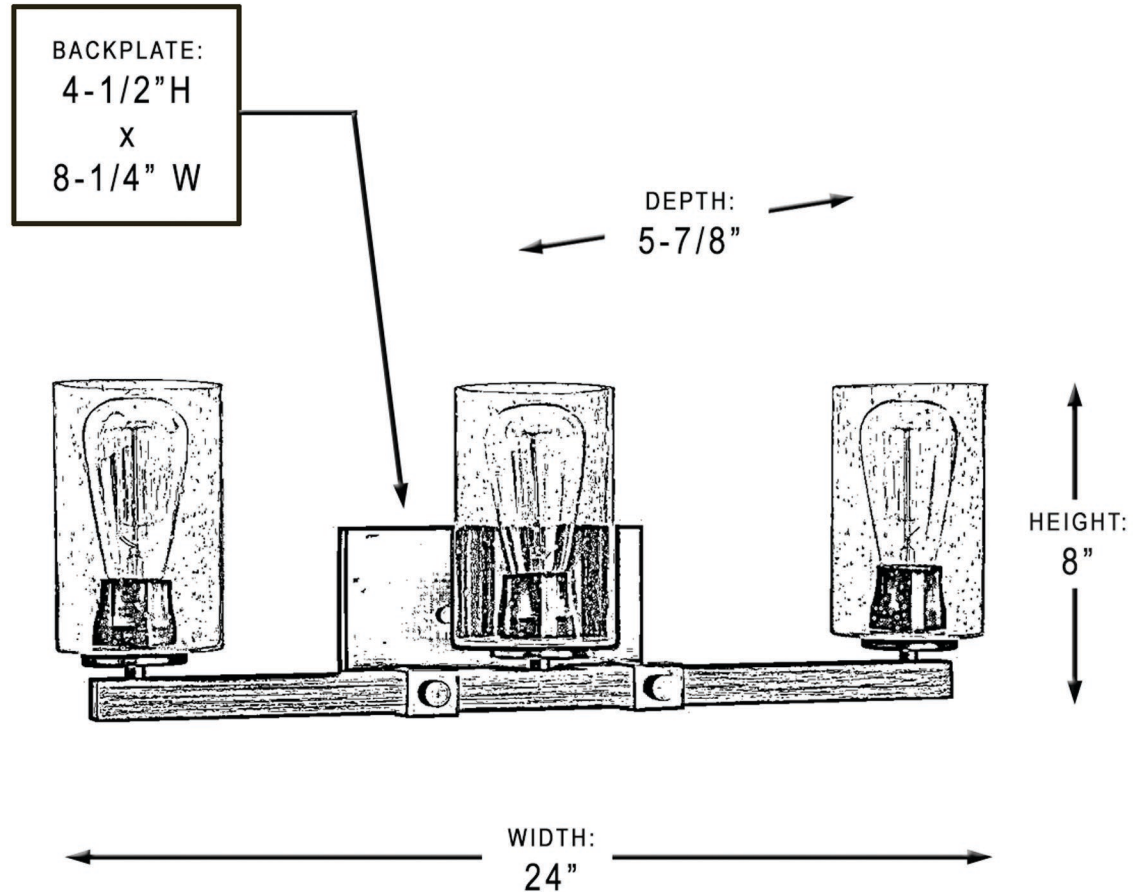

urban ambiance

UHP2081

INTERIOR BATHROOM FIXTURE

Collection	Darlington
Finish	Olde Bronze
Shade	Clear Seeded
Bulb Type	E26 Medium Base
Bulb Wattage	100W
Number of Bulbs	3
Bulbs Included	NO
Certification	UL
Rated For	Damp Locations
Weight	3.76 Pounds
Chain Length	N/A
Extension Rods	N/A
Material Construction	Steel