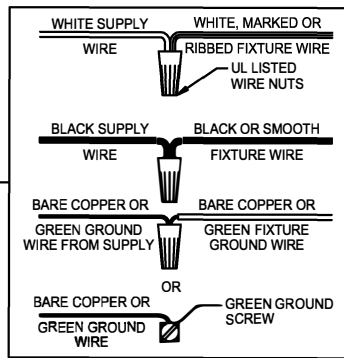

WARNING - If any Special Control Devices are used with this Fixture, Follow the Instructions Carefully to assure full compliance with N.E.C. requirements. If there are any questions, contact a Qualified Electrical Contractor.

CAUTION - All glass is fragile, use care when handling Glass component(s) and or Lamp(s).

CANOPY MOUNTING & WIRE CONNECTION ASSEMBLY STEPS:

1. D,E → A
2. K → D
3. B,A → C
4. F → G
5. H,J → D

FIXTURE ASSEMBLY STEPS: