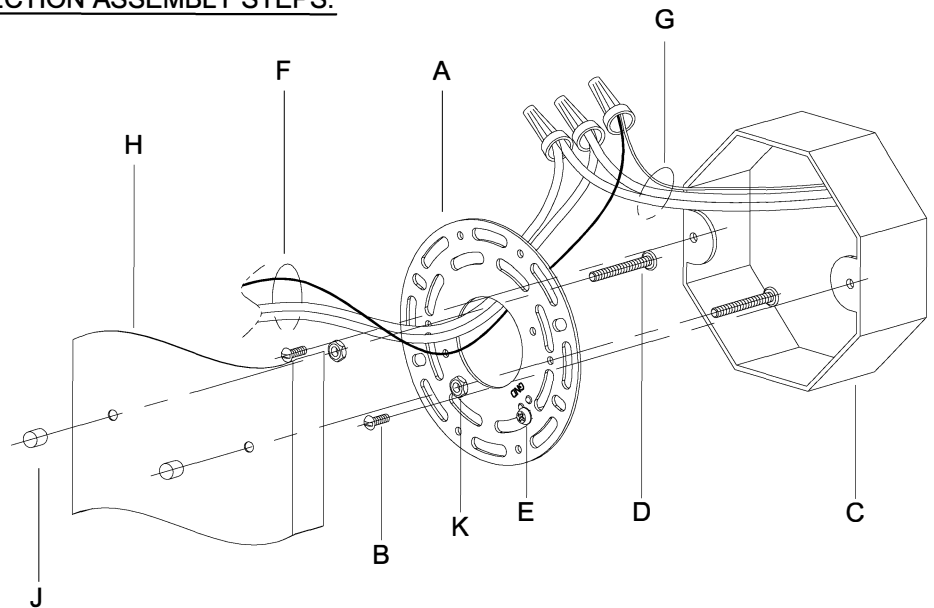

WARNING - If any Special Control Devices are used with this Fixture, Follow the Instructions Carefully to assure full compliance with N.E.C. requirements. If there are any questions, contact a Qualified Electrical Contractor.

CAUTION - All glass is fragile, use care when handling Glass component(s) and or Lamp(s).

CANOPY MOUNTING & WIRE CONNECTION ASSEMBLY STEPS:

1. D,E → A
2. K → D
3. B,A → C
4. F → G
5. H,J → D

FIXTURE ASSEMBLY STEPS: