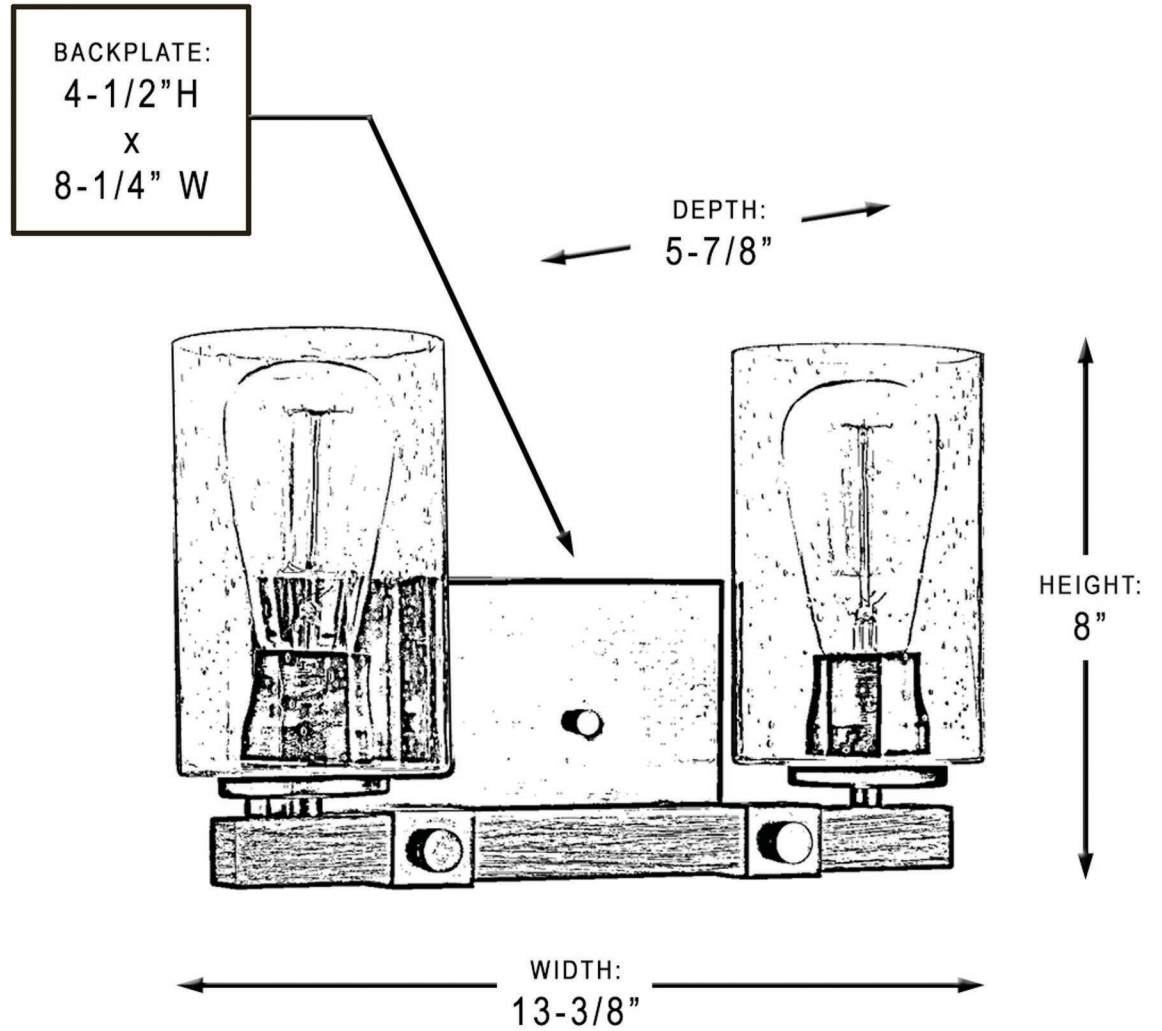

## UHP2080

INTERIOR BATHROOM FIXTURE

<b>Collection</b>	Darlington
<b>Finish</b>	Olde Bronze
<b>Shade</b>	Clear Seeded
<b>Bulb Type</b>	E26 Medium Base
<b>Bulb Wattage</b>	100W
<b>Number of Bulbs</b>	2
<b>Bulbs Included</b>	NO
<b>Certification</b>	UL
<b>Rated For</b>	Damp Locations
<b>Weight</b>	2.78 Pounds
<b>Chain Length</b>	N/A
<b>Extension Rods</b>	N/A
<b>Material Construction</b>	Steel