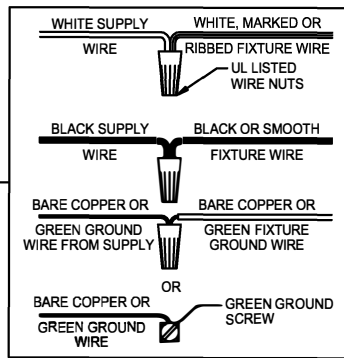

WARNING - If any Special Control Devices are used with this Fixture, Follow the Instructions Carefully to assure full compliance with N.E.C. requirements. If there are any questions, contact a Qualified Electrical Contractor.

CAUTION - All glass is fragile, use care when handling Glass component(s) and or Lamp(s).

CANOPY MOUNTING & WIRE CONNECTION ASSEMBLY STEPS:

1. D,E → A
2. K → D
3. B,A → C
4. F → G
5. H,J → D

FIXTURE ASSEMBLY STEPS: