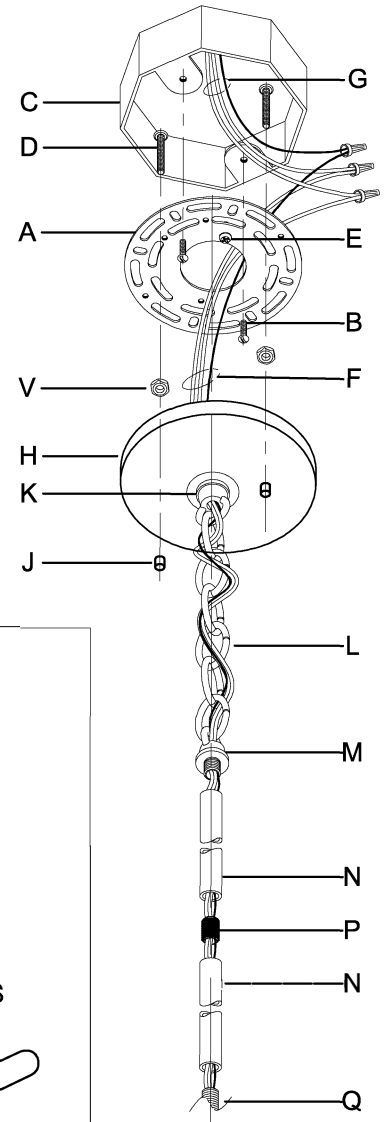

WARNING - If any Special Control Devices are used with this Fixture, Follow the Instructions Carefully to assure full compliance with N.E.C. requirements. If there are any questions, contact a Qualified Electrical Contractor.
WARNING - This product contains chemicals known to the State of California to cause cancer, birth defects and /or other reproductive harm. Thoroughly wash hands after installing, handling, cleaning, or otherwise touching this product.
CAUTION - All glass is fragile, use care when handling Glass component(s) and or Lamp(s).

CANOPY MOUNTING & WIRE CONNECTION ASSEMBLY STEPS:

Attach (N), (P) to achieve overall desired length.
 Joignez (N), (P) pour obtenir la longueur voulue.
 Una (N), (P) para lograr la longitud deseada.

1. D,E → A
2. V → D
3. B,A → C
4. F → P,N,M
5. P → N
6. M → N
7. L → M,K
8. F → L,K,H
9. F → G
10. H,J → D

FIXTURE ASSEMBLY STEPS:

1. N → Q
2. S → R

B, C, G
 (NOT FURNISHED)
 (NON FOURNIE)
 (NO INCLUIDA)

UHP2072, UHP2073

UHP2070, UHP2071