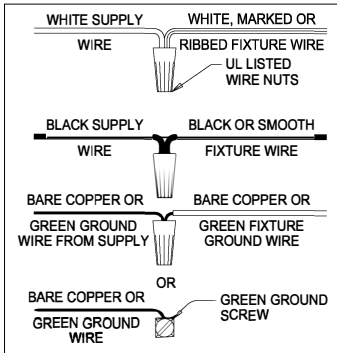

WARNING - If any Special Control Devices are used with this Fixture, Follow the Instructions Carefully to assure full compliance with N.E.C. requirements. If there are any questions, contact a Qualified Electrical Contractor.
WARNING - This product contains chemicals known to the State of California to cause cancer, birth defects and /or other reproductive harm. Thoroughly wash hands after installing, handling, cleaning, or otherwise touching this product.
CAUTION - All glass is fragile, use care when handling Glass component(s) and or Lamp(s).

CANOPY MOUNTING & WIRE CONNECTION ASSEMBLY STEPS:

Attach (N), (P) to achieve overall desired length.
 Joignez (N), (P) pour obtenir la longueur voulue.
 Una (N), (P) para lograr la longitud deseada.

1. D,E → A
2. V → D
3. B,A → C
4. F → P,N,M
5. P → N
6. M → N
7. L → M,K
8. F → L,K,H
9. F → G
10. H,J → D

FIXTURE ASSEMBLY STEPS:

1. N → Q
2. S → R

B, C, G
 (NOT FURNISHED)
 (NON FOURNIE)
 (NO INCLUIDA)

UHP2072, UHP2073

UHP2070, UHP2071