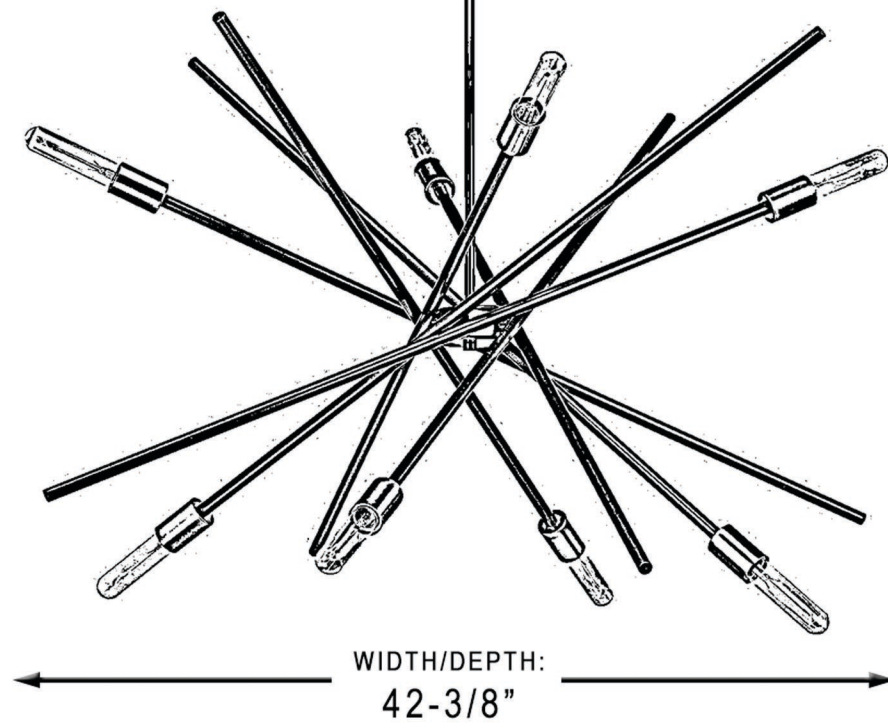

urban ambiance

UHP2071

INTERIOR CHANDELIER

DOWNRODS:
ONE (1): 6"
FOUR (4): 12"
Use as many as needed,
discard unused

HEIGHT:
19-5/8"

WIDTH/DEPTH:
42-3/8"

Collection	Miami
Finish	Brushed Nickel
Shade	None
Bulb Type	A19 Medium Base
Bulb Wattage	60W
Number of Bulbs	8
Bulbs Included	NO
Certification	UL
Rated For	Dry Locations
Weight	11.22 Pounds
Chain Length	8 inches
Extension Rods	One 6", Four 12"
Material Construction	Steel