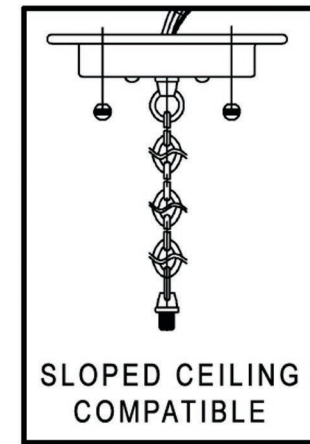

urban ambiance

UHP2071

INTERIOR CHANDELIER

DOWNRODS:
ONE (1): 6"
FOUR (4): 12"
Use as many as needed,
discard unused

HEIGHT:
19-5/8"

WIDTH/DEPTH:
42-3/8"

Collection	Miami
Finish	Brushed Nickel
Shade	None
Bulb Type	A19 Medium Base
Bulb Wattage	60W
Number of Bulbs	8
Bulbs Included	NO
Certification	UL
Rated For	Dry Locations
Weight	11.22 Pounds
Chain Length	8 inches
Extension Rods	One 6", Four 12"
Material Construction	Steel