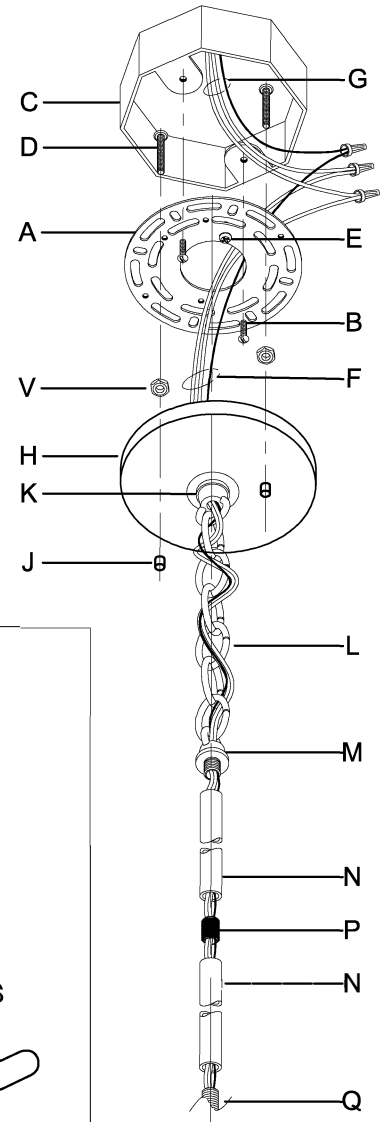

**WARNING** - If any Special Control Devices are used with this Fixture, Follow the Instructions Carefully to assure full compliance with N.E.C. requirements. If there are any questions, contact a Qualified Electrical Contractor.  
**WARNING** - This product contains chemicals known to the State of California to cause cancer, birth defects and /or other reproductive harm. Thoroughly wash hands after installing, handling, cleaning, or otherwise touching this product.  
**CAUTION** - All glass is fragile, use care when handling Glass component(s) and or Lamp(s).

### CANOPY MOUNTING & WIRE CONNECTION ASSEMBLY STEPS:

Attach (N), (P) to achieve overall desired length.  
 Joignez (N), (P) pour obtenir la longueur voulue.  
 Una (N), (P) para lograr la longitud deseada.

1. D,E → A
2. V → D
3. B,A → C
4. F → P,N,M
5. P → N
6. M → N
7. L → M,K
8. F → L,K,H
9. F → G
10. H,J → D

### FIXTURE ASSEMBLY STEPS:

1. N → Q
2. S → R

B, C, G  
 (NOT FURNISHED)  
 (NON FOURNIE)  
 (NO INCLUIDA)

UHP2072, UHP2073

UHP2070, UHP2071