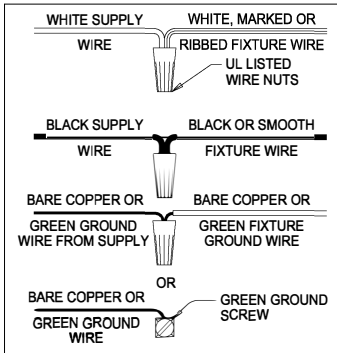

**WARNING** - If any Special Control Devices are used with this Fixture, Follow the Instructions Carefully to assure full compliance with N.E.C. requirements. If there are any questions, contact a Qualified Electrical Contractor.  
**WARNING** - This product contains chemicals known to the State of California to cause cancer, birth defects and /or other reproductive harm. Thoroughly wash hands after installing, handling, cleaning, or otherwise touching this product.  
**CAUTION** - All glass is fragile, use care when handling Glass component(s) and or Lamp(s).

### CANOPY MOUNTING & WIRE CONNECTION ASSEMBLY STEPS:

Attach (N), (P) to achieve overall desired length.  
 Joignez (N), (P) pour obtenir la longueur voulue.  
 Una (N), (P) para lograr la longitud deseada.

### FIXTURE ASSEMBLY STEPS:

1. N → Q
2. S → R

B, C, G  
 (NOT FURNISHED)  
 (NON FOURNIE)  
 (NO INCLUIDA)

UHP2072, UHP2073

UHP2070, UHP2071