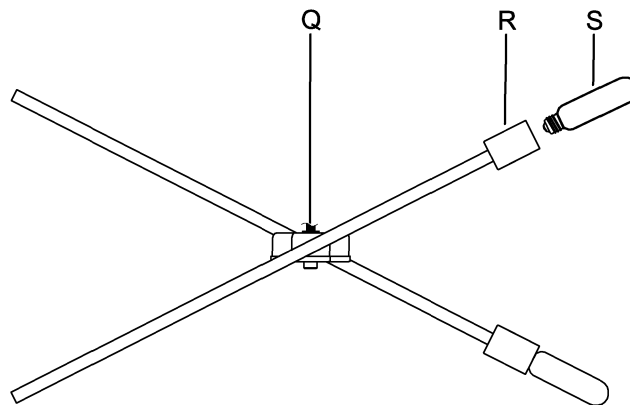

FIXTURE ASSEMBLY STEPS:

1. N → Q
2. S → R

B, C, G
(NOT FURNISHED)
(NON FOURNIE)
(NO INCLUIDA)