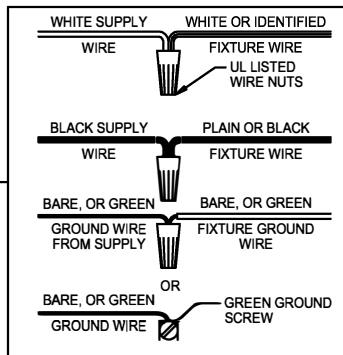

WARNING - If any Special Control Devices are used with this Fixture, Follow the Instructions Carefully to assure full compliance with N.E.C. requirements. If there are any questions, contact a Qualified Electrical Contractor.
WARNING - This product contains chemicals known to the State of California to cause cancer, birth defects and /or other reproductive harm. Thoroughly wash hands after installing, handling, cleaning, or otherwise touching this product.
CAUTION - All glass is fragile, use care when handling Glass component(s) and or Lamp(s).

CANOPY MOUNTING & WIRE CONNECTION ASSEMBLY STEPS:

1. D,E → A
2. B,A → C
3. F → G
4. H,J → D

FIXTURE ASSEMBLY STEPS:

1. L,M → K
2. N → K

**B, C, G & N
 (NOT FURNISHED)
 (NO INCLUIDA)
 (NON FOURNIE)**