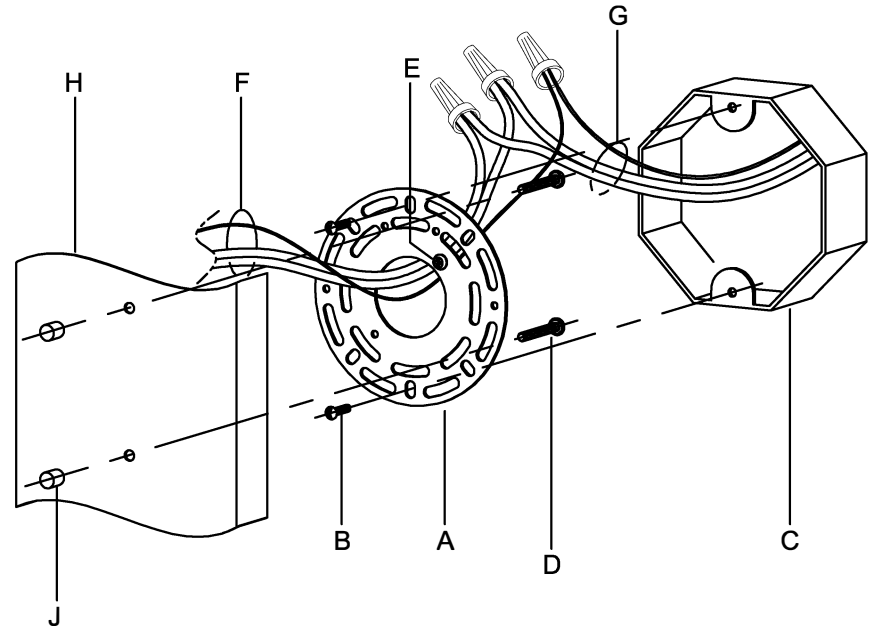

WARNING - If any Special Control Devices are used with this Fixture, Follow the Instructions Carefully to assure full compliance with N.E.C. requirements. If there are any questions, contact a Qualified Electrical Contractor.
WARNING - This product contains chemicals known to the State of California to cause cancer, birth defects and /or other reproductive harm. Thoroughly wash hands after installing, handling, cleaning, or otherwise touching this product.
CAUTION - All glass is fragile, use care when handling Glass component(s) and or Lamp(s).

CANOPY MOUNTING & WIRE CONNECTION ASSEMBLY STEPS:

1. D,E → A
2. B,A → C
3. F → G
4. H,J → D

FIXTURE ASSEMBLY STEPS:

1. L,M → K
2. N → K

**B, C, G & N
 (NOT FURNISHED)
 (NO INCLUIDA)
 (NON FOURNIE)**