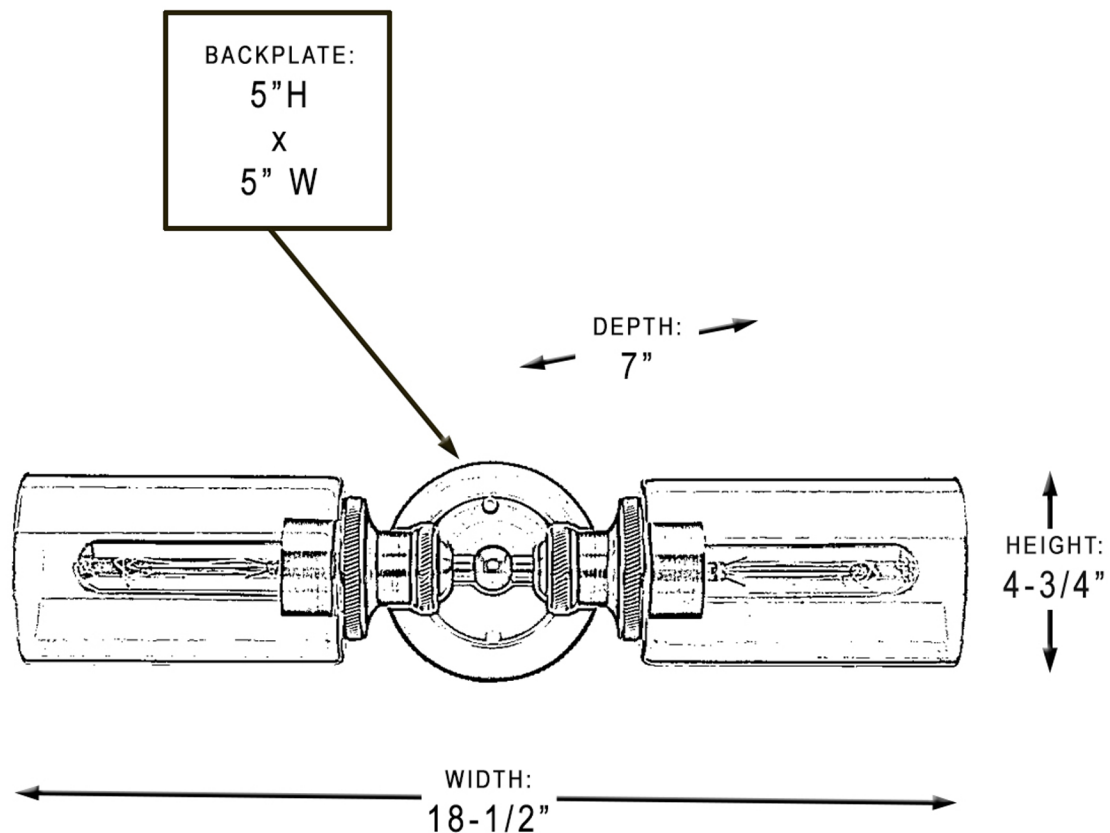

## UHP2060

INTERIOR BATHROOM FIXTURE

<b>Collection</b>	Lincoln
<b>Finish</b>	Olde Bronze
<b>Shade</b>	Clear
<b>Bulb Type</b>	A19 Medium Base
<b>Bulb Wattage</b>	100 W
<b>Number of Bulbs</b>	2
<b>Bulbs Included</b>	No
<b>Certification</b>	UL-CUL
<b>Rated For</b>	Damp Locations
<b>Weight</b>	4.07 LBS
<b>Chain Length</b>	N/A
<b>Extension Rods</b>	0
<b>Material Construction</b>	Steel