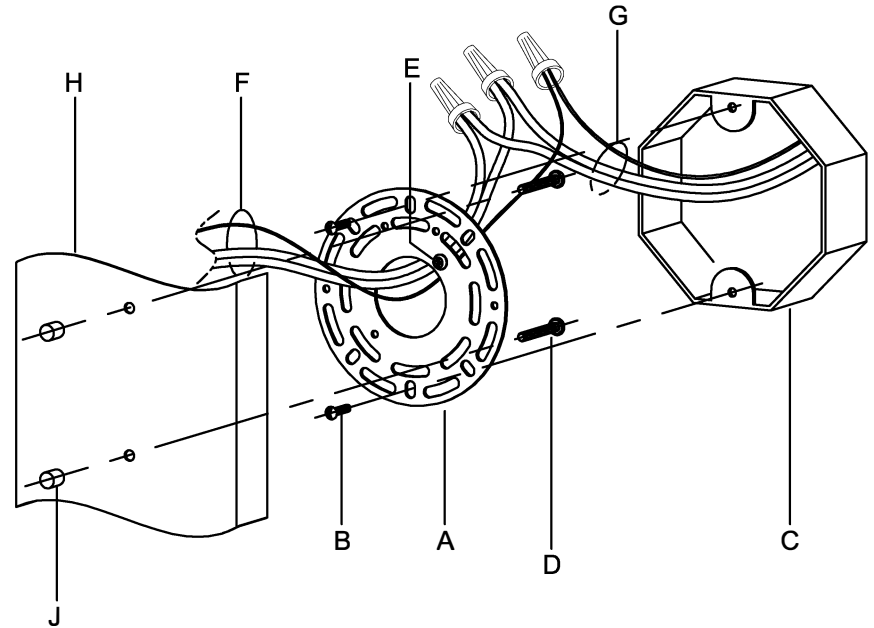

**WARNING** - If any Special Control Devices are used with this Fixture, Follow the Instructions Carefully to assure full compliance with N.E.C. requirements. If there are any questions, contact a Qualified Electrical Contractor.  
**WARNING** - This product contains chemicals known to the State of California to cause cancer, birth defects and /or other reproductive harm. Thoroughly wash hands after installing, handling, cleaning, or otherwise touching this product.  
**CAUTION** - All glass is fragile, use care when handling Glass component(s) and or Lamp(s).

**CANOPY MOUNTING & WIRE CONNECTION ASSEMBLY STEPS:**

1. D,E → A
2. B,A → C
3. F → G
4. H,J → D

**FIXTURE ASSEMBLY STEPS:**

1. L,M → K
2. N → K

**B, C, G & N  
 (NOT FURNISHED)  
 (NO INCLUIDA)  
 (NON FOURNIE)**