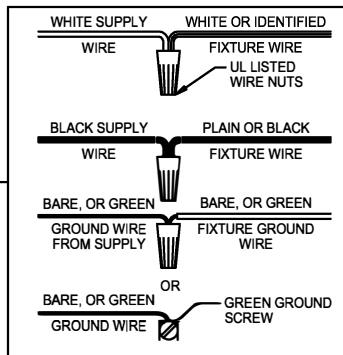

**WARNING** - If any Special Control Devices are used with this Fixture, Follow the Instructions Carefully to assure full compliance with N.E.C. requirements. If there are any questions, contact a Qualified Electrical Contractor.  
**WARNING** - This product contains chemicals known to the State of California to cause cancer, birth defects and /or other reproductive harm. Thoroughly wash hands after installing, handling, cleaning, or otherwise touching this product.  
**CAUTION** - All glass is fragile, use care when handling Glass component(s) and or Lamp(s).

**CANOPY MOUNTING & WIRE CONNECTION ASSEMBLY STEPS:**

1. D,E → A
2. B,A → C
3. F → G
4. H,J → D

**FIXTURE ASSEMBLY STEPS:**

1. L,M → K
2. N → K

**B, C, G & N  
 (NOT FURNISHED)  
 (NO INCLUIDA)  
 (NON FOURNIE)**