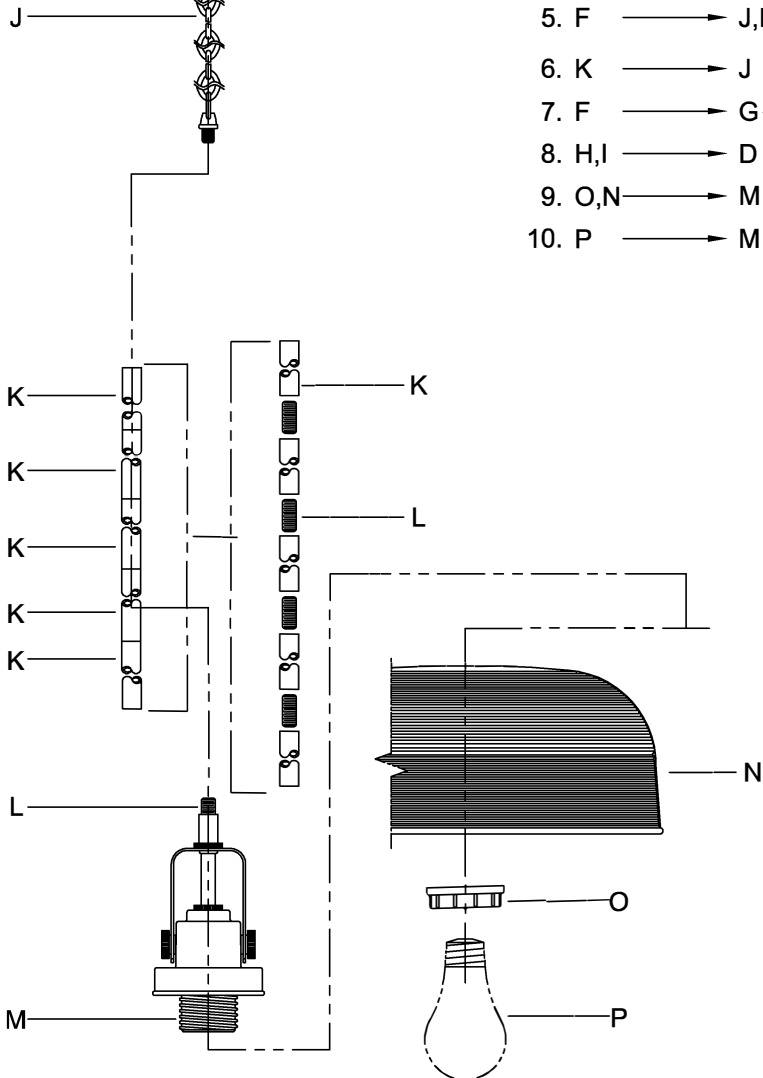

WARNING - If any Special Control Devices are used with this Fixture, Follow the Instructions Carefully to assure full compliance with N.E.C. requirements. If there are any questions, contact a Qualified Electrical Contractor.

ASSEMBLY STEPS:
PASOS PARA ENSAMBLAR:
MODE D'ASSEMBLAGE:

1. D,E → A
2. B,A → C
3. F → K,L
4. K → L
5. F → J,H
6. K → J
7. F → G
8. H,I → D
9. O,N → M
10. P → M

Attach (K), (L) to achieve overall desired length.
 Una (K), (L) para lograr la longitud deseada.
 Joignez (K), (L) pour obtenir la longueur voulue.